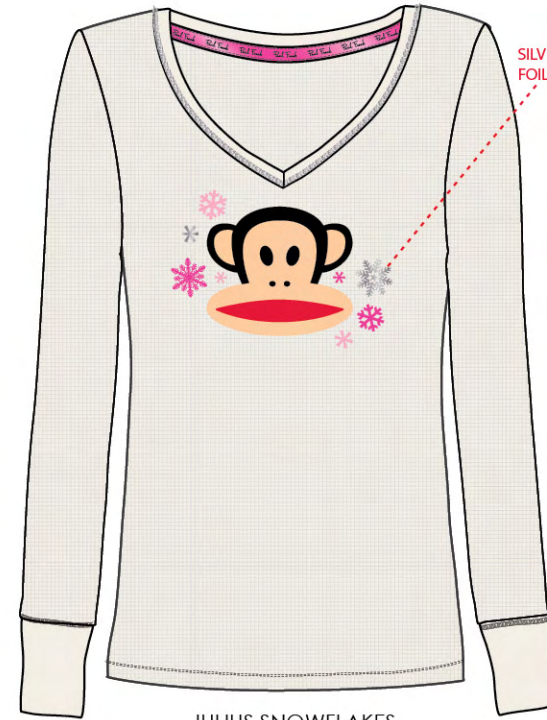

JULIUS FAIR ISLE  
THERMAL BOXER- ROYAL BLUE

JULIUS DOUBLE SNOWFLAKES  
THERMAL BOXER- HOT PINK

JULIUS BEANIE STACK  
THERMAL BOXER- RED

CORE JULIUS  
L/S THERMAL V-NECK- HEATHER GRAY

JULIUS FAIR ISLE  
L/S THERMAL V-NECK- LIGHT BLUE

JULIUS SNOWFLAKES  
L/S THERMAL V-NECK- CREAM

JULIUS CUDDLES  
L/S THERMAL V-NECK- LIGHT PINK

JULIUS HEART SNOWFLAKES  
THERMAL SLEEP PANT- LIGHT BLUE

JULIUS FAIR ISLE  
THERMAL SLEEP PANT- ROYAL BLUE

JULIUS DOUBLE SNOWFLAKES  
THERMAL SLEEP PANT- HOT PINK

SNOW PLACE LIKE HOME  
THERMAL SLEEP PANT- BLACK