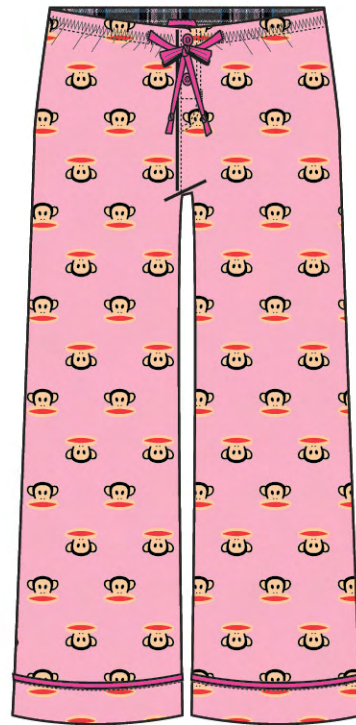

JULIUS HOLIDAY SPARKLE PLAID  
FLANNEL PJ SET- ROYAL BLUE

PREMIUM JULIUS STACK  
FLANNEL PJ SET- SKY BLUE

JULIUS HOLIDAY PLAID  
FLANNEL PJ SET- CHARCOAL HEATHER

PREMIUM JULIUS STACK  
FLANNEL PJ SET- LIGHT PINK

JULIUS HOLIDAY SPARKLE PLAID  
FLANNEL PJ SET- RED

JULIUS BEANIE STACK  
FLANNEL PJ SET- RED

PAUL FRANK WOMEN'S HOLIDAY 2012 PREMIUM COLLECTION

Paul Frank

JULIUS HEART SNOWFLAKES  
THERMAL BOXER- LIGHT BLUE

JULIUS FAIR ISLE  
THERMAL BOXER- ROYAL BLUE

JULIUS DOUBLE SNOWFLAKES  
THERMAL BOXER- HOT PINK

JULIUS BEANIE STACK  
THERMAL BOXER- RED

CORE JULIUS  
L/S THERMAL V-NECK- HEATHER GRAY

JULIUS FAIR ISLE  
L/S THERMAL V-NECK- LIGHT BLUE

SNOW PLACE LIKE HOME  
THERMAL SLEEP PANT- BLACK