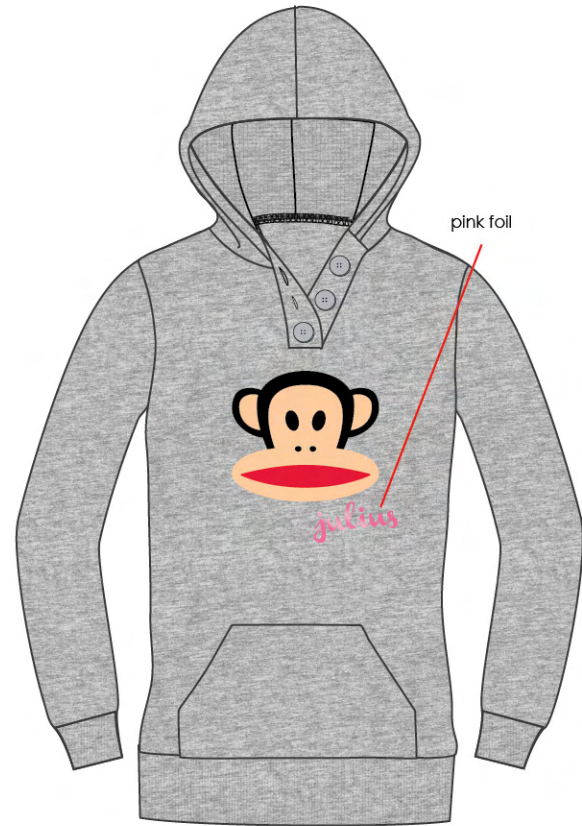

CORE JULIUS
PULLOVER HOODIE- HEATHER GREY