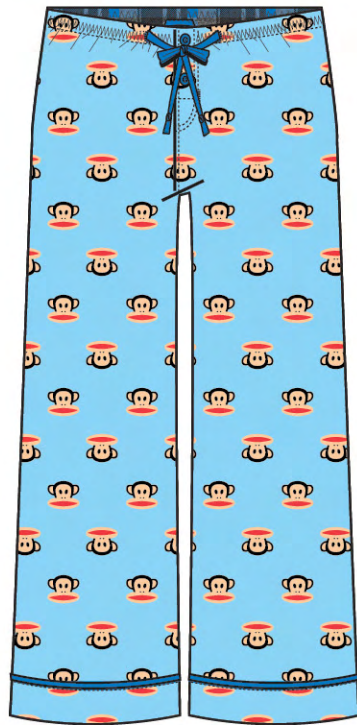

JULIUS HOLIDAY SPARKLE PLAID  
FLANNEL PJ SET- ROYAL BLUE

PREMIUM JULIUS STACK  
FLANNEL PJ SET- SKY BLUE

JULIUS HOLIDAY PLAID  
FLANNEL PJ SET- CHARCOAL HEATHER

PREMIUM JULIUS STACK  
FLANNEL PJ SET- LIGHT PINK

JULIUS FAIR ISLE  
THERMAL BOXER- ROYAL BLUE

JULIUS DOUBLE SNOWFLAKES  
THERMAL BOXER- HOT PINK

JULIUS BEANIE STACK  
THERMAL BOXER- RED

CORE JULIUS  
L/S THERMAL V-NECK- HEATHER GRAY

JULIUS FAIR ISLE  
L/S THERMAL V-NECK- LIGHT BLUE

SNOW PLACE LIKE HOME  
THERMAL SLEEP PANT- BLACK