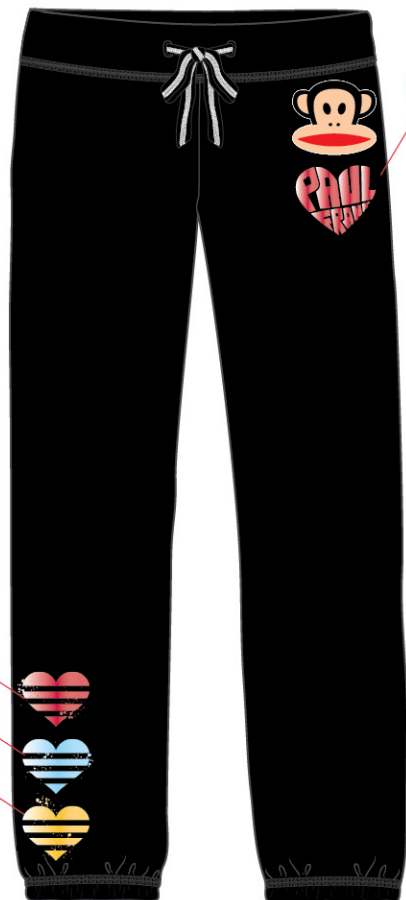

JULIUS HEART STRIPES - CHARCOAL HEATHER
LS LOUNGE SWEATSHIRT

RED
FOIL

RED
FOIL
SKY BLUE
FOIL
YELLOW
FOIL

JULIUS HEART STRIPES - BLACK
BANDED BOTTOM SWEATPANT