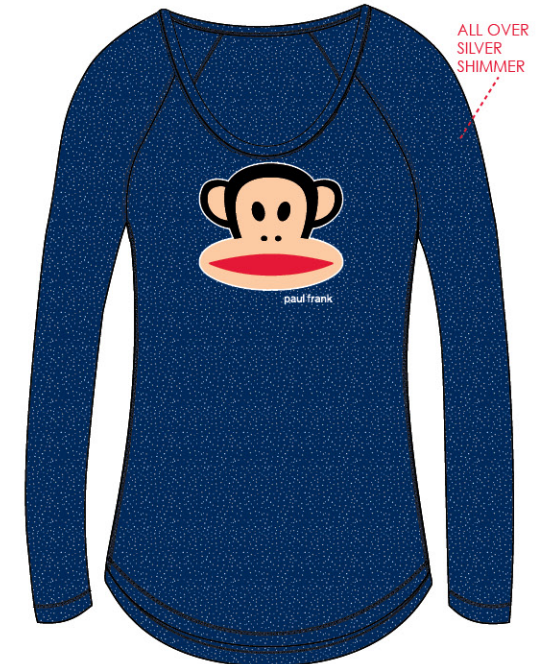

JULIUS HEART STRIPES - CHARCOAL HEATHER
LS LOUNGE SWEATSHIRT

ALLOVER DOODLE - BLACK
INSIDE BRUSHED FLEECE ROBE

DOODLE JULIUS - BLACK
LS LOUNGE ZIP UP SWEATSHIRT

ALL OVER
SILVER
SHIMMER

J CORE SHIMMER - RED
L/S SCOOPNECK SLUB RAGLAN