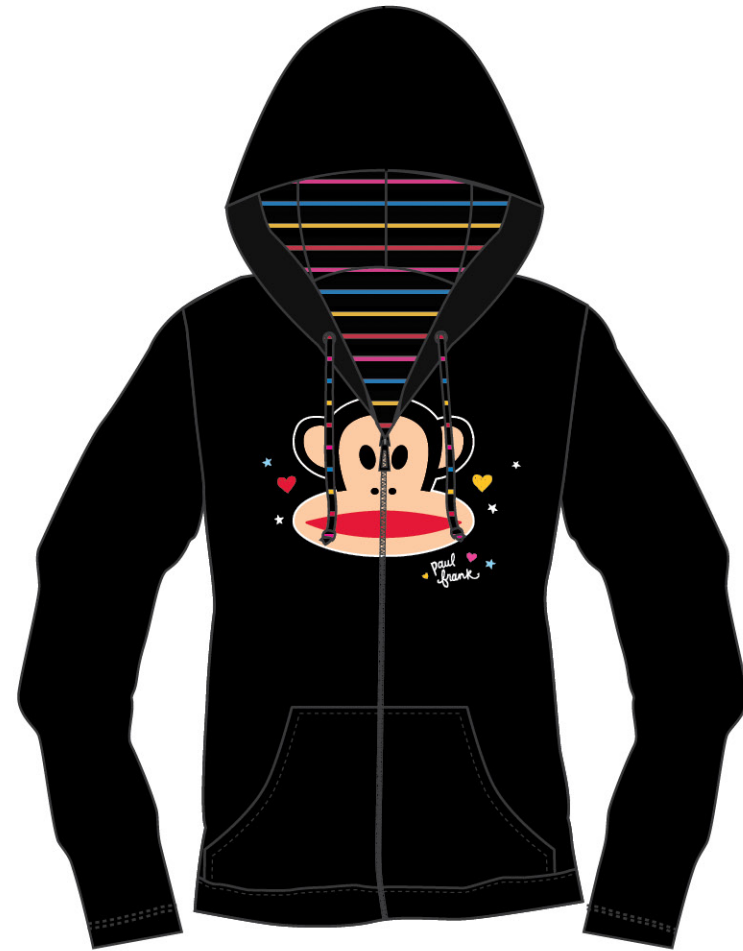

RED
GLITTER

BLACK
GLITTER

HEART PF - GRAY HEATHER
BANDED BOTTOM SWEATPANT

ALL OVER
SILVER
SHIMMER

J CORE SHIMMER - HEATHER GRAY
L/S SCOOPNECK SLUB RAGLAN

CORE JULIUS - RED
LS LOUNGE SWEATSHIRT

CORE JULIUS - BLACK
LS LOUNGE SWEATSHIRT