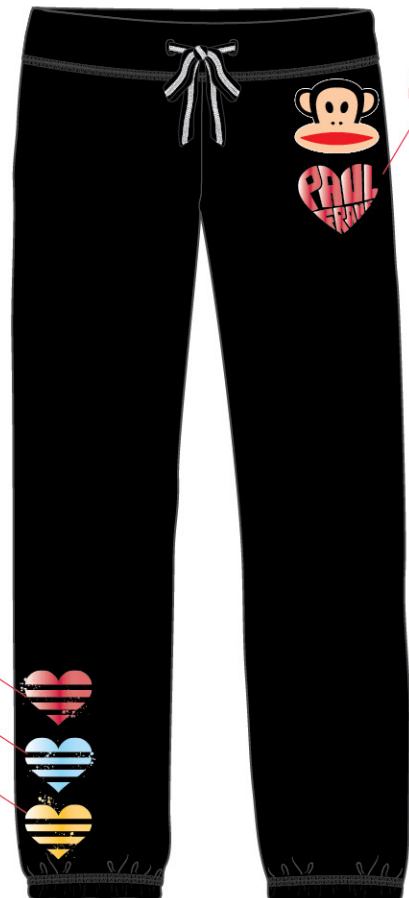

ALLOVER DOODLE - BLACK
INSIDE BRUSHED FLEECE ROBE

DOODLE JULIUS - RED
L/S LOUNGE ZIP UP SWEATSHIRT

ALL OVER
SILVER
SHIMMER

J CORE SHIMMER - BLACK
L/S SCOOPNECK SLUB RAGLAN

ALL OVER
SILVER
SHIMMER

J CORE SHIMMER - HEATHER GRAY
L/S SCOOPNECK SLUB RAGLAN