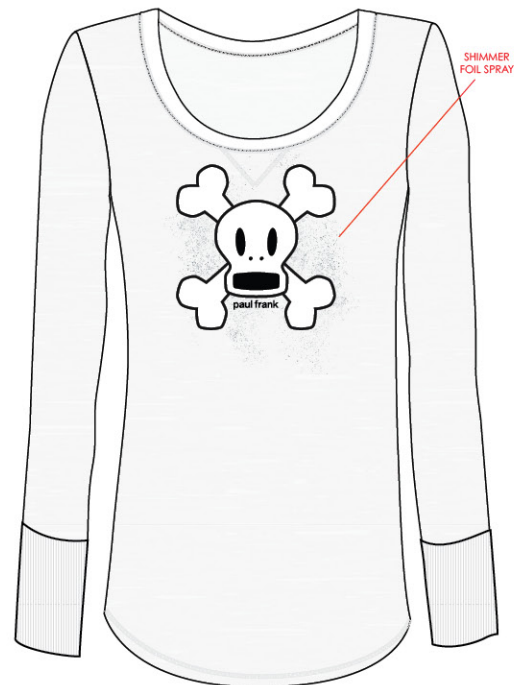

JULIUS SANTA - RED
L/S SCOOPNECK SLUB TEE

JULIUS HEARTS - FUSCHIA
L/S SCOOPNECK SLUB TEE

JULIUS DOODLE - ROYAL
L/S SCOOPNECK SLUB TEE

J CORE - HEATHER GREY
L/S SCOOPNECK SLUB TEE

JULIUS SCARF - SKY BLUE
L/S SCOOPNECK SLUB TEE