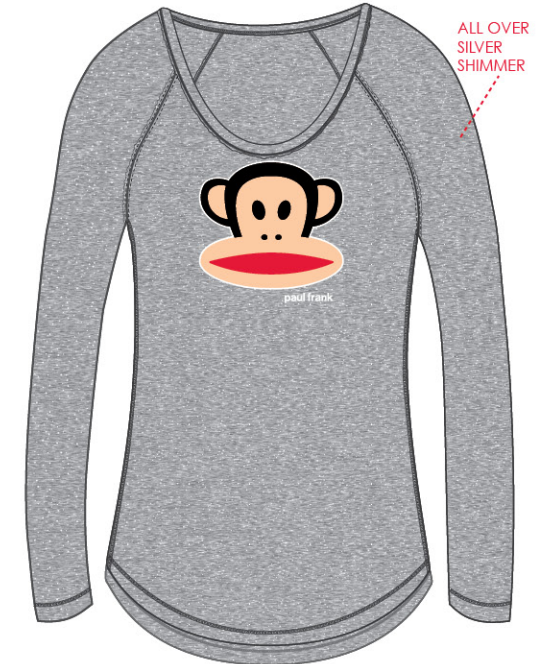

ALLOVER DOODLE - BLACK
INSIDE BRUSHED FLEECE ROBE

DOODLE JULIUS - RED
L/S LOUNGE ZIP UP SWEATSHIRT

ALL OVER
SILVER
SHIMMER

J CORE SHIMMER - BLACK
L/S SCOOPNECK SLUB RAGLAN

ALL OVER
SILVER
SHIMMER

J CORE SHIMMER - HEATHER GRAY
L/S SCOOPNECK SLUB RAGLAN