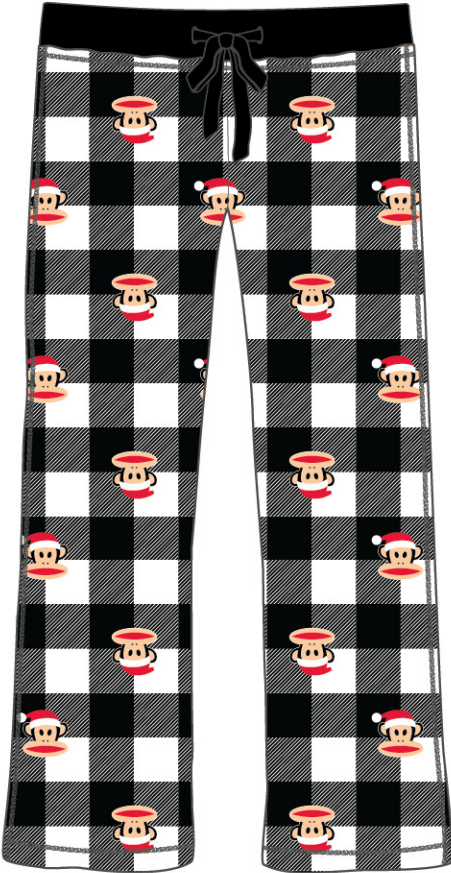

MULTISTRIPE JULIUS - RED
PLUSH PJ PANT

SANTA BUFFALO STACK - BLACK
PLUSH PJ PANT

JULIUS MULTI HEART - BLACK
PLUSH PJ PANT

PF DOODLE - WHITE
PLUSH PJ PANT

J CORE STACK - SKY
PLUSH PJ PANT

MULTI STRIPE JULIUS - NAVY
PLUSH PJ PANT