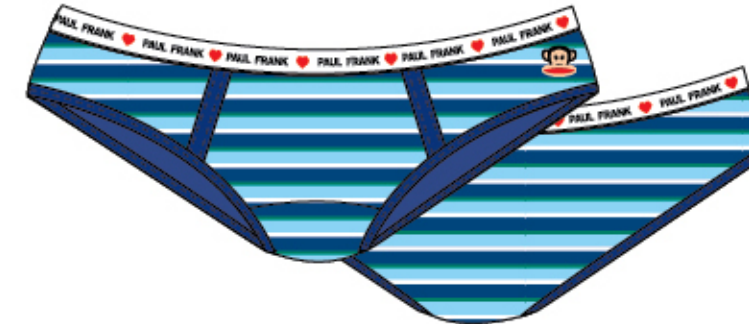

SKURVY STACK - BLACK  
SOFT TOUCH PJ PANT w LUREX DRAWCORD

J CORE STACK - RED  
2 PIECE NOTCH SET

J CORE STACK - BLACK  
2 PIECE NOTCH SET

RANDOLPH TOSS - SKY  
2 PIECE NOTCH SET

BEANIE JULIUS - PINK  
2 PIECE NOTCH SET

ISSAC TOSS - SKY  
2 PIECE NOTCH SET

JULIUS SANTA STACK - BLACK  
2 PIECE NOTCH SET

PAUL FRANK JUNIORS HOLIDAY 10  
TARGET

HEY JULIUS - RED  
LOW RISE BOY BRIEF

JULIUS SANTA - BLACK  
LOW RISE BOY BRIEF

HEY JULIUS - HEATHER GRAY  
LOW RISE BOY BRIEF

SNOWBOARD JULIUS - BLACK  
LOW RISE BOY BRIEF

J CHILLIN STRIPE - PURPLE  
LOW RISE BOY BRIEF

JULIUS SNOWFLAKE - PINK  
LOW RISE BOY BRIEF

J CHILLIN STRIPE - BLUE  
LOW RISE BOY BRIEF

OH SNOW - SKY  
LOW RISE BOY BRIEF