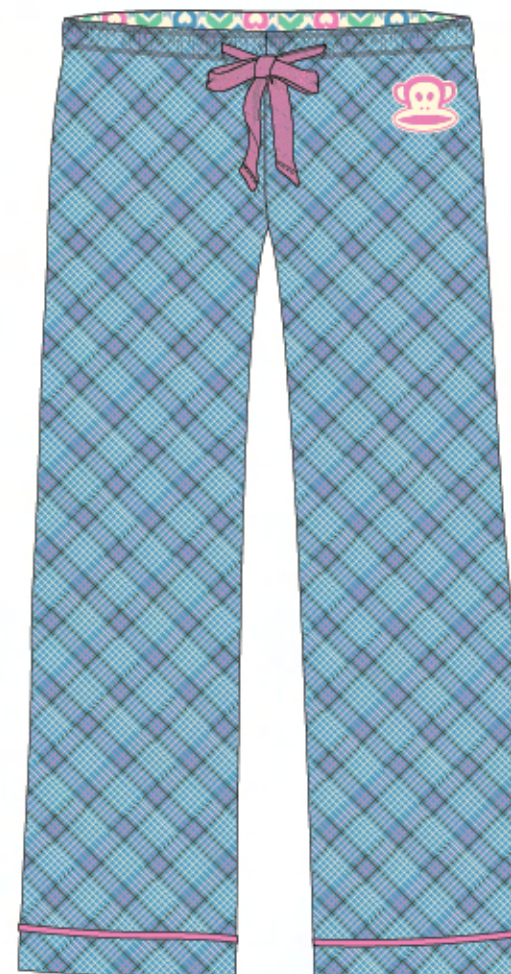

LOVE CIRCLES  
BANDED BOTTOM w/ EXPOSED  
FLEECE- NAVY HEATHER

JULIUS LOVE  
BANDED BOTTOM w/ EXPOSED  
FLEECE- HEATHER GRAY

IKAT JULIUS  
BOXER w/ PIPING- CREAM

PLAID JULIUS  
BOXER w/ PIPING- DUSTY BLUE

J GEO STACK  
BOXER w/ PIPING- PINK

IKAT JULIUS  
s/s SLEEP TOP w/ PIPING- CREAM

PLAID JULIUS  
s/s SLEEP TOP w/ PIPING- DUSTY BLUE

J GEO STACK  
s/s SLEEP TOP w/ PIPING- PINK

IKAT JULIUS  
SLEEP PANT w/ PIPING- CREAM

PLAID JULIUS  
SLEEP PANT w/ PIPING- DUSTY BLUE

J GEO STACK  
SLEEP PANT w/ PIPING- PINK

JULIUS HEADDRESS  
OVERDYE BURNOUT VNECK SLEEP TEE  
HEATHER GRAY

IKAT PLAID JULIUS  
CHEMISE w/ LACE- BLUE & CREAM

JULIUS EMBLEM  
OVERDYE BURNOUT VNECK SLEEP TEE  
PINK

GEO FLORAL MASHUP  
CHEMISE w/ LACE- BLACK & PINK

J IKAT SPOT  
BANDED BOTTOM w/ EXPOSED FLEECE-  
DUSTY BLUE HEATHER

J TRIBAL TEXT  
BANDED BOTTOM w/ EXPOSED FLEECE-  
BLACK HEATHER