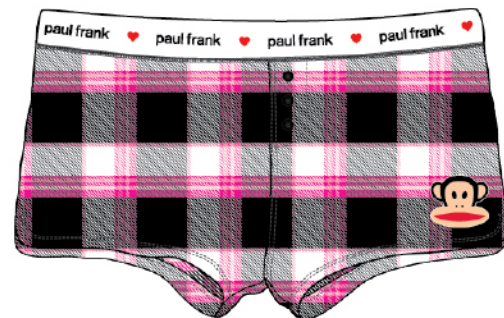

CORE JULIUS - NAVY  
V-NECK SLEEP TEE

PF JULIUS STACK PLAID - PURPLE  
PJ PANT w/ 1X1 RIB WAISTBAND

PF JULIUS STACK PLAID - LT BLUE  
PJ PANT w/ 1X1 RIB WAISTBAND

PF JULIUS STACK PLAID - BLUES  
PJ PANT w/ 1X1 RIB WAISTBAND

J CORE - PINK  
KNIT PJ PANT w/ 1X1 RIB WAISTBAND

J CORE - BLUE  
KNIT PJ PANT w/ 1X1 RIB WAISTBAND

J CORE - PURPLE  
KNIT PJ PANT w/ 1X1 RIB WAISTBAND

J CORE - TEAL  
KNIT PJ PANT w/ 1X1 RIB WAISTBAND

J CORE - NAVY  
KNIT PJ PANT w/ 1X1 RIB WAISTBAND

CORE JULIUS - BLACK  
2x2 RIB THIN STRAP TANK

CORE JULIUS - WHITE  
2x2 RIB THIN STRAP TANK

PF RECTANGLES - HEATHER GRAY  
2x2 RIB THIN STRAP TANK

JULIUS FEDORA - TEAL  
2x2 RIB THIN STRAP TANK

JULIUS PLAID - BLACK/PINK  
KNIT BOXER w/ JACQUARD WAISTBAND

JULIUS PLAID - BLUES  
KNIT BOXER w/ JACQUARD WAISTBAND

JULIUS RUGBY STRIPE - HEATHER/PURPLE  
KNIT BOXER w/ JACQUARD WAISTBAND

JULIUS RUGBY STRIPE - HEATHER/TEAL  
KNIT BOXER w/ JACQUARD WAISTBAND

BIKE RIDE JULIUS - BLUE  
2x2 RIB THIN STRAP TANK