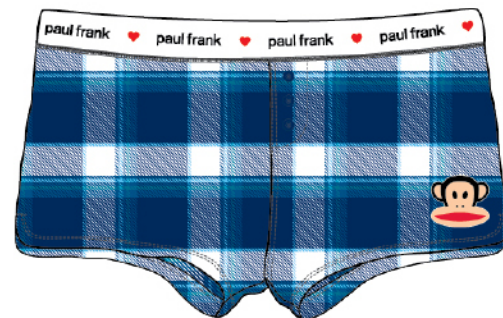

CORE JULIUS - NAVY  
V-NECK SLEEP TEE

PF JULIUS STACK PLAID - PURPLE  
PJ PANT w/ 1X1 RIB WAISTBAND

PF JULIUS STACK PLAID - LT BLUE  
PJ PANT w/ 1X1 RIB WAISTBAND

PF JULIUS STACK PLAID - BLUES  
PJ PANT w/ 1X1 RIB WAISTBAND

J CORE - PINK  
KNIT PJ PANT w/ 1X1 RIB WAISTBAND

J CORE - BLUE  
KNIT PJ PANT w/ 1X1 RIB WAISTBAND

J CORE - PURPLE  
KNIT PJ PANT w/ 1X1 RIB WAISTBAND

J CORE - TEAL  
KNIT PJ PANT w/ 1X1 RIB WAISTBAND

J CORE - NAVY  
KNIT PJ PANT w/ 1X1 RIB WAISTBAND

CORE JULIUS - BLACK  
2x2 RIB THIN STRAP TANK

CORE JULIUS - WHITE  
2x2 RIB THIN STRAP TANK

PF RECTANGLES - HEATHER GRAY  
2x2 RIB THIN STRAP TANK

JULIUS FEDORA - TEAL  
2x2 RIB THIN STRAP TANK

JULIUS PLAID - BLACK/PINK  
KNIT BOXER w/ JACQUARD WAISTBAND

JULIUS PLAID - BLUES  
KNIT BOXER w/ JACQUARD WAISTBAND

JULIUS RUGBY STRIPE - HEATHER/PURPLE  
KNIT BOXER w/ JACQUARD WAISTBAND

JULIUS RUGBY STRIPE - HEATHER/TEAL  
KNIT BOXER w/ JACQUARD WAISTBAND

BIKE RIDE JULIUS - BLUE  
2x2 RIB THIN STRAP TANK