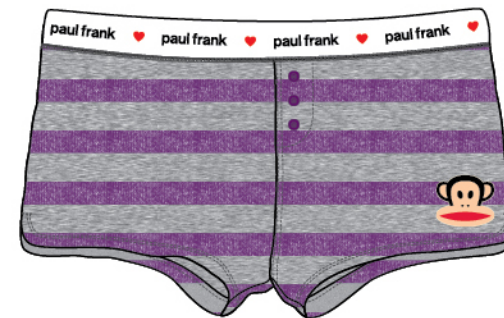

APPLE JULIUS - HEATHER GRAY  
V-NECK SLEEP TEE

CORE JULIUS - PURPLE  
V-NECK SLEEP TEE

PF JULIUS STACK PLAID - PURPLE  
PJ PANT w/ 1X1 RIB WAISTBAND

JULIUS HEART STACK - NAVY  
PJ PANT w/ 1X1 RIB WAISTBAND

PF JULIUS RUGBY - HEATHER GRAY & NAVY  
KNIT PJ PANT w/ 1X1 RIB WAISTBAND

PF JULIUS STACK PLAID - BLUES  
PJ PANT w/ 1X1 RIB WAISTBAND

CIRCLE APPLE STACK - WHITE  
PJ PANT w/ 1X1 RIB WAISTBAND

PF JULIUS RUGBY - HEATHER GRAY & PURPLE  
KNIT PJ PANT w/ 1X1 RIB WAISTBAND

CORE JULIUS - PINK  
2x2 RIB THIN STRAP TANK

PF NOTEBOOK - WHITE  
2x2 RIB THIN STRAP TANK

PF RECTANGLES - HEATHER GRAY  
2x2 RIB THIN STRAP TANK

JULIUS FEDORA - TEAL  
2x2 RIB THIN STRAP TANK

CIRCLE APPLE STACK - WHITE  
KNIT BOXER w/ JACQUARD WAISTBAND

J CORE STACK - PURPLE  
KNIT BOXER w/ JACQUARD WAISTBAND

JULIUS RUGBY STRIPE - HEATHER/PURPLE  
KNIT BOXER w/ JACQUARD WAISTBAND

JULIUS RUGBY STRIPE - HEATHER/TEAL  
KNIT BOXER w/ JACQUARD WAISTBAND