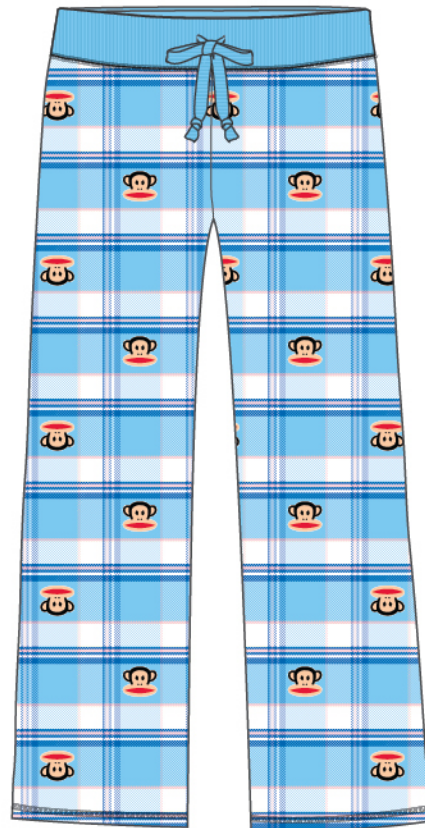

PF JULIUS RUGBY - PURPLES  
KNIT PJ PANT w/ 1X1 RIB WAISTBAND

PF JULIUS RUGBY - HEATHER GRAY & PINK  
KNIT PJ PANT w/ 1X1 RIB WAISTBAND

PF JULIUS RUGBY - HEATHER GRAY & TEAL  
KNIT PJ PANT w/ 1X1 RIB WAISTBAND

PF JULIUS RUGBY - HEATHER GRAY & PURPLE  
KNIT PJ PANT w/ 1X1 RIB WAISTBAND

CORE JULIUS - BLACK  
V-NECK SLEEP TEE

CORE JULIUS - HEATHER GRAY  
V-NECK SLEEP TEE

CORE JULIUS - TEAL  
V-NECK SLEEP TEE

CORE JULIUS - PURPLE  
V-NECK SLEEP TEE

CORE JULIUS - NAVY  
V-NECK SLEEP TEE

PF JULIUS STACK PLAID - PURPLE  
PJ PANT w/ 1X1 RIB WAISTBAND

PF JULIUS STACK PLAID - LT BLUE  
PJ PANT w/ 1X1 RIB WAISTBAND

PF JULIUS STACK PLAID - BLUES  
PJ PANT w/ 1X1 RIB WAISTBAND