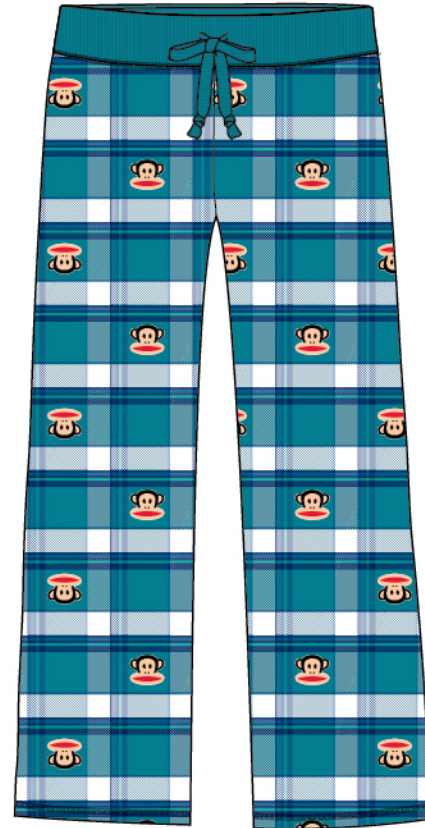

PF JULIUS RUGBY - PURPLES  
KNIT PJ PANT w/ 1X1 RIB WAISTBAND

PF JULIUS RUGBY - HEATHER GRAY & PINK  
KNIT PJ PANT w/ 1X1 RIB WAISTBAND

PF JULIUS RUGBY - HEATHER GRAY & TEAL  
KNIT PJ PANT w/ 1X1 RIB WAISTBAND

PF JULIUS RUGBY - HEATHER GRAY & PURPLE  
KNIT PJ PANT w/ 1X1 RIB WAISTBAND

CORE JULIUS - BLACK  
V-NECK SLEEP TEE

CORE JULIUS - HEATHER GRAY  
V-NECK SLEEP TEE

CORE JULIUS - TEAL  
V-NECK SLEEP TEE

CORE JULIUS - PURPLE  
V-NECK SLEEP TEE

CORE JULIUS - NAVY  
V-NECK SLEEP TEE

PF JULIUS STACK PLAID - PURPLE  
PJ PANT w/ 1X1 RIB WAISTBAND

PF JULIUS STACK PLAID - LT BLUE  
PJ PANT w/ 1X1 RIB WAISTBAND

PF JULIUS STACK PLAID - BLUES  
PJ PANT w/ 1X1 RIB WAISTBAND