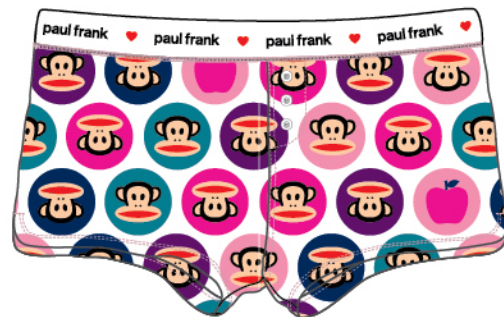

APPLE JULIUS - HEATHER GRAY  
V-NECK SLEEP TEE

CORE JULIUS - PURPLE  
V-NECK SLEEP TEE

PF JULIUS STACK PLAID - PURPLE  
PJ PANT w/ 1X1 RIB WAISTBAND

JULIUS HEART STACK - NAVY  
PJ PANT w/ 1X1 RIB WAISTBAND

PF JULIUS RUGBY - HEATHER GRAY & NAVY  
KNIT PJ PANT w/ 1X1 RIB WAISTBAND

PF JULIUS STACK PLAID - BLUES  
PJ PANT w/ 1X1 RIB WAISTBAND

CIRCLE APPLE STACK - WHITE  
PJ PANT w/ 1X1 RIB WAISTBAND

PF JULIUS RUGBY - HEATHER GRAY & PURPLE  
KNIT PJ PANT w/ 1X1 RIB WAISTBAND

CORE JULIUS - PINK  
2x2 RIB THIN STRAP TANK

PF NOTEBOOK - WHITE  
2x2 RIB THIN STRAP TANK

PF RECTANGLES - HEATHER GRAY  
2x2 RIB THIN STRAP TANK

JULIUS FEDORA - TEAL  
2x2 RIB THIN STRAP TANK

CIRCLE APPLE STACK - WHITE  
KNIT BOXER w/ JACQUARD WAISTBAND

J CORE STACK - PURPLE  
KNIT BOXER w/ JACQUARD WAISTBAND

JULIUS RUGBY STRIPE - HEATHER/PURPLE  
KNIT BOXER w/ JACQUARD WAISTBAND

JULIUS RUGBY STRIPE - HEATHER/TEAL  
KNIT BOXER w/ JACQUARD WAISTBAND