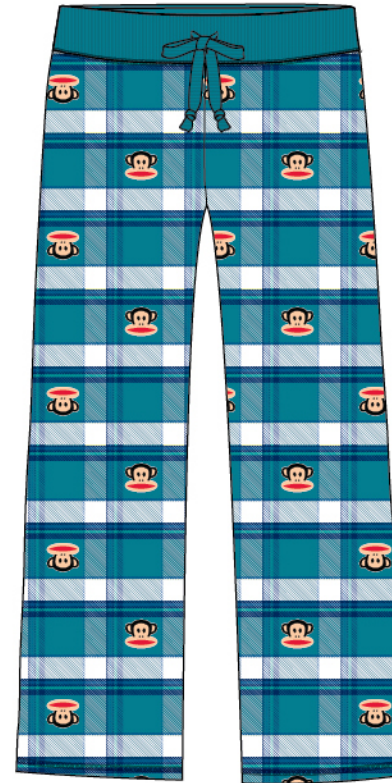

JULIUS EARS - HEATHER GRAY  
ZIP-UP HOODIE w/ SEWN ON EARS

CORE JULIUS - BLACK  
V-NECK SLEEP TEE

JULIUS MINI HEARTS - HOT PINK  
V-NECK SLEEP TEE

CORE JULIUS - NAVY  
V-NECK SLEEP TEE

CORE JULIUS - TEAL  
V-NECK SLEEP TEE

APPLE JULIUS - HEATHER GRAY  
V-NECK SLEEP TEE

CORE JULIUS - PURPLE  
V-NECK SLEEP TEE

PF JULIUS STACK PLAID - PURPLE  
PJ PANT w/ 1X1 RIB WAISTBAND

JULIUS HEART STACK - NAVY  
PJ PANT w/ 1X1 RIB WAISTBAND

PF JULIUS RUGBY - HEATHER GRAY & NAVY  
KNIT PJ PANT w/ 1X1 RIB WAISTBAND

PF JULIUS STACK PLAID - BLUES  
PJ PANT w/ 1X1 RIB WAISTBAND

CIRCLE APPLE STACK - WHITE  
PJ PANT w/ 1X1 RIB WAISTBAND

PF JULIUS RUGBY - HEATHER GRAY & PURPLE  
KNIT PJ PANT w/ 1X1 RIB WAISTBAND