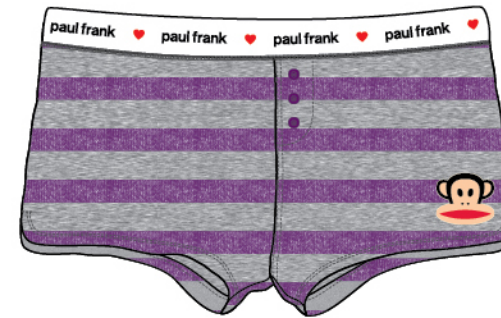

J CORE - PINK  
KNIT PJ PANT w/ 1X1 RIB WAISTBAND

J CORE - BLUE  
KNIT PJ PANT w/ 1X1 RIB WAISTBAND

J CORE - PURPLE  
KNIT PJ PANT w/ 1X1 RIB WAISTBAND

J CORE - TEAL  
KNIT PJ PANT w/ 1X1 RIB WAISTBAND

J CORE - NAVY  
KNIT PJ PANT w/ 1X1 RIB WAISTBAND

CORE JULIUS - BLACK  
2x2 RIB THIN STRAP TANK

CORE JULIUS - WHITE  
2x2 RIB THIN STRAP TANK

PF RECTANGLES - HEATHER GRAY  
2x2 RIB THIN STRAP TANK

JULIUS FEDORA - TEAL  
2x2 RIB THIN STRAP TANK

JULIUS PLAID - BLACK/PINK  
KNIT BOXER w/ JACQUARD WAISTBAND

JULIUS PLAID - BLUES  
KNIT BOXER w/ JACQUARD WAISTBAND

JULIUS RUGBY STRIPE - HEATHER/PURPLE  
KNIT BOXER w/ JACQUARD WAISTBAND

JULIUS RUGBY STRIPE - HEATHER/TEAL  
KNIT BOXER w/ JACQUARD WAISTBAND

BIKE RIDE JULIUS - BLUE  
2x2 RIB THIN STRAP TANK