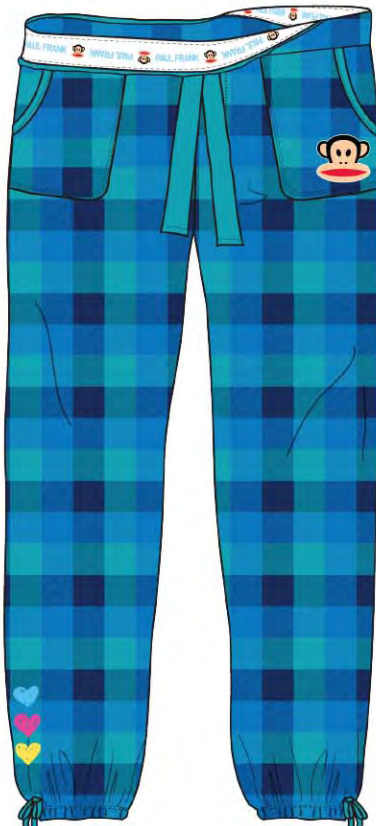

SKURVY MUSIC STRIPE
KNIT BOXER w/ RIBBED WB

SPRAYPAINT TOSS
KNIT BOXER w/ RIBBED WB

**PAUL FRANK JUNIORS FALL 10
TARGET**

JULIUS STACK - LT. BLUE
WOVEN BOXER w/ ROLLOVER WB

FA10 PLAID JULIUS
WOVEN BOXER w/ ROLLOVER WB

APPLE JULIUS
WOVEN BOXER w/ ROLLOVER WB

FA10 PLAID JULIUS - PURPLE
WOVEN BOXER w/ ROLLOVER WB

JULIUS LOGO - PINK
SIDE SNAP TANK

JULIUS SCRIBBLE HEART
SIDE SNAP TANK

JULIUS APPLE
SIDE SNAP TANK

PF SCRIBBLE
SIDE SNAP TANK

JULIUS STACK - LT. BLUE
WOVEN TIE BOTTOM PANT w/ ROLLOVER WB

FA10 PLAID JULIUS
WOVEN TIE BOTTOM PANT w/ ROLLOVER WB

APPLE JULIUS
WOVEN TIE BOTTOM PANT w/ ROLLOVER WB

FA10 PLAID JULIUS - PURPLE
WOVEN TIE BOTTOM PANT w/ ROLLOVER WB