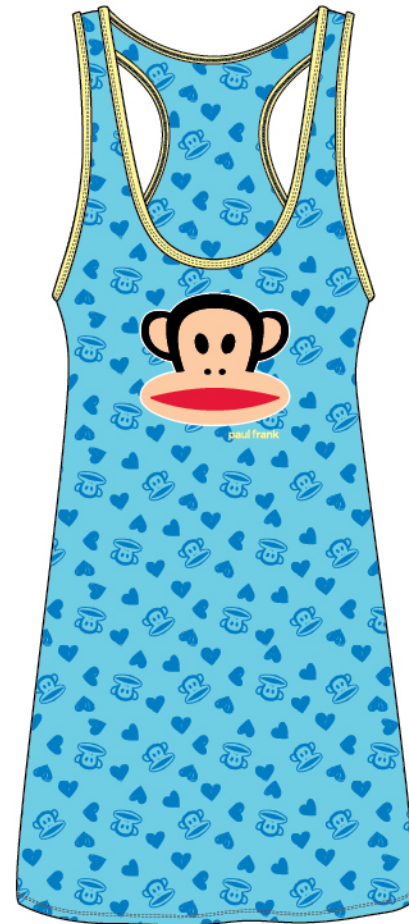

CORE JULIUS STACK - YELLOW  
CROP YOGA PANT

CORE JULIUS STACK - PINK  
CROP YOGA PANT

CORE JULIUS STACK - BLACK  
CROP YOGA PANT

CORE JULIUS STACK - PURPLE  
CROP YOGA PANT

CORE JULIUS STACK - TEAL  
CROP YOGA PANT

CORE JULIUS STACK - AQUA  
CROP YOGA PANT

CORE JULIUS  
RACERBACK DORM DRESS

JULIUS STRIPE  
RACERBACK DORM DRESS

CORE JULIUS STACK - PINK  
RACERBACK DORM DRESS

J SKETCHY HEARTS  
RACERBACK DORM DRESS

CORE SKURVY  
RACERBACK DORM DRESS

SKURVY STRIPE  
RACERBACK DORM DRESS

CORE STRIPE JULIUS - WHITE  
SHORT SLEEVE SLUB TEE

VISOR JULIUS - YELLOW  
SHORT SLEEVE SLUB TEE

TROPICAL JULIUS - YELLOW  
SHORT SLEEVE SLUB TEE

SURFS UP - HEATHER GRAY  
SHORT SLEEVE SLUB TEE

PF SURF SHACK - TEAL  
SHORT SLEEVE SLUB TEE

ICECREAM JULIUS - PURPLE  
SHORT SLEEVE SLUB TEE

SKURVY STRIPE - BLACK  
SHORT SLEEVE SLUB TEE

SKURVY RAINBOWS - PURPLE  
SHORT SLEEVE SLUB TEE

J DOTS N HEARTS - HEATHER GRAY  
SHORT SLEEVE SLUB TEE