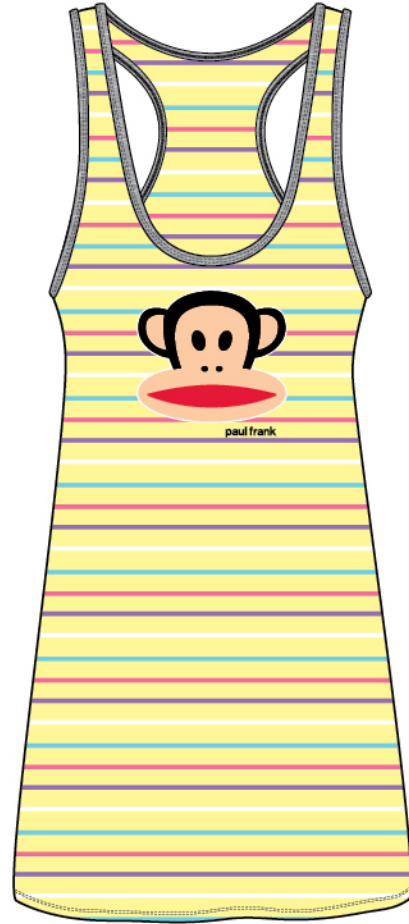

CORE JULIUS STACK - YELLOW  
CROP YOGA PANT

TROPICAL JULIUS  
CROP YOGA PANT

VISOR JULIUS  
CROP YOGA PANT

RETRO JULIUS STACK  
CROP YOGA PANT

JULIUS SUNSHINE STACK  
CROP YOGA PANT

OCEAN FRIENDS STACK  
CROP YOGA PANT

CORE JULIUS STACK - YELLOW  
CROP YOGA PANT

CORE JULIUS STACK - PINK  
CROP YOGA PANT

CORE JULIUS STACK - BLACK  
CROP YOGA PANT

CORE JULIUS STACK - PURPLE  
CROP YOGA PANT

CORE JULIUS STACK - TEAL  
CROP YOGA PANT

CORE JULIUS STACK - AQUA  
CROP YOGA PANT

CORE JULIUS  
RACERBACK DORM DRESS

JULIUS STRIPE  
RACERBACK DORM DRESS

CORE JULIUS STACK - PINK  
RACERBACK DORM DRESS

J SKETCHY HEARTS  
RACERBACK DORM DRESS

CORE SKURVY  
RACERBACK DORM DRESS

SKURVY STRIPE  
RACERBACK DORM DRESS

CORE STRIPE JULIUS - WHITE  
SHORT SLEEVE SLUB TEE

VISOR JULIUS - YELLOW  
SHORT SLEEVE SLUB TEE

TROPICAL JULIUS - YELLOW  
SHORT SLEEVE SLUB TEE

SURFS UP - HEATHER GRAY  
SHORT SLEEVE SLUB TEE