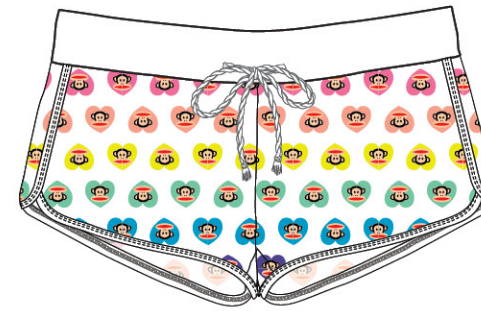

CORE JULIUS STACK - PURPLE
BANDED BOTTOM CAPRI
w/ FOLD OVER RAW EDGE WB

CORE JULIUS - PINK
 SLUB RACERBACK TANK

CORE JULIUS - TURQUOISE
 SLUB RACERBACK TANK

JULIUS SUNGLASSES - HEATHER GRAY
 SLUB RACERBACK TANK

FOLLOW YOUR HEART - PURPLE
 SLUB RACERBACK TANK

JULIUS HEARTS STRIPES - PINK/ WHITE
 SLUB RACERBACK TANK

JULIUS SAILOR STRIPES - BLUE/ WHITE
 SLUB RACERBACK TANK

WARM VARIGATED STRIPE - PINK
 GYM SHORT w/ ROPE DRAWCORD

COOL VARIGATED STRIPE - TURQUOISE
 GYM SHORT w/ ROPE DRAWCORD

JULIUS SUNGLASSES STACK - PINK
 GYM SHORT w/ ROPE DRAWCORD

JULIUS RAINBOW HEARTS - WHITE
 GYM SHORT w/ ROPE DRAWCORD

JULIUS HEARTS - HEATHER GRAY
 PIECED GYM SHORT w/ ROPE DRAWCORD