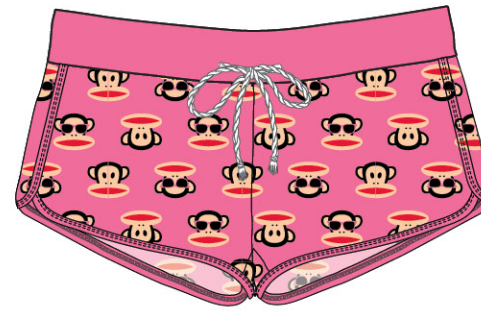

CORE JULIUS STACK - PURPLE
BANDED BOTTOM CAPRI
w/ FOLD OVER RAW EDGE WB

CORE JULIUS - PINK
 SLUB RACERBACK TANK

CORE JULIUS - TURQUOISE
 SLUB RACERBACK TANK

JULIUS SUNGLASSES - HEATHER GRAY
 SLUB RACERBACK TANK

FOLLOW YOUR HEART - PURPLE
 SLUB RACERBACK TANK

JULIUS HEARTS STRIPES - PINK/ WHITE
 SLUB RACERBACK TANK

JULIUS SAILOR STRIPES - BLUE/ WHITE
 SLUB RACERBACK TANK

WARM VARIGATED STRIPE - PINK
 GYM SHORT w/ ROPE DRAWCORD

COOL VARIGATED STRIPE - TURQUOISE
 GYM SHORT w/ ROPE DRAWCORD

JULIUS SUNGLASSES STACK - PINK
 GYM SHORT w/ ROPE DRAWCORD

JULIUS RAINBOW HEARTS - WHITE
 GYM SHORT w/ ROPE DRAWCORD

JULIUS HEARTS - HEATHER GRAY
 PIECED GYM SHORT w/ ROPE DRAWCORD

SAILOR JULIUS - WHITE
 PIECED GYM SHORT w/ ROPE DRAWCORD

JULIUS STRIPES - PINK/ WHITE
TANK SLEEPDRESS w/ POCKETS

JULIUS - PINK HEATHER
TANK SLEEPDRESS w/ POCKETS

JULIUS STRIPES - TURQUOISE/ WHITE
TANK SLEEPDRESS w/ POCKETS