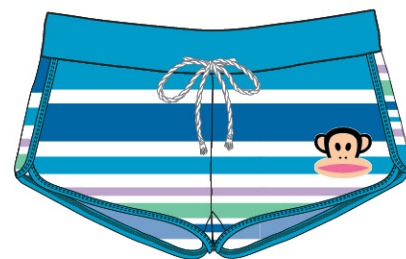

WARM STRIPE - PINK
LIGHTWEIGHT ROBE w/ POCKETS

CORE STACK JULIUS - PINK
LIGHTWEIGHT ROBE w/ POCKETS

JULIUS RAINBOW HEARTS - WHITE
LIGHTWEIGHT ROBE w/ POCKETS

CORE JULIUS - TURQUOISE
 SLUB RACERBACK TANK

PF IS YOUR FRIEND - HEATHER GRAY
 LIGHTWEIGHT JERSEY RAGLAN

JULIUS HEARTS STRIPES - PINK/ WHITE
 SLUB RACERBACK TANK

PF RAINBOW - WHITE
 LIGHTWEIGHT JERSEY RAGLAN

FOLLOW YOUR HEART - HEATHER GRAY
 SLUB RACERBACK TANK

THUNDER PF - BLACK
 BANDED BOTTOM CROP SWEATPANT

RAINBOW JULIUS - TURQUOISE HEATHER
 BANDED BOTTOM CROP SWEATPANT

PF NAUTICAL - HEATHER GRAY
 BANDED BOTTOM CROP SWEATPANT

RAINBOW HEARTS JULIUS - PINK HEATHER
 BANDED BOTTOM CROP SWEATPANT

COOL VARIGATED STRIPE - TURQUOISE
 GYM SHORT w/ ROPE DRAWCORD