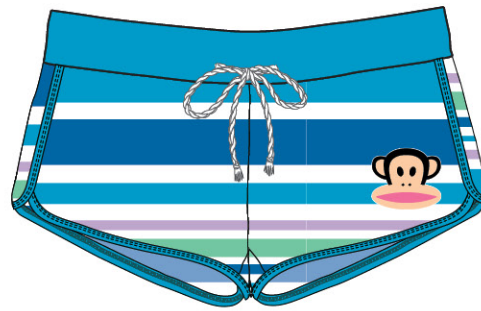

CORE JULIUS STACK - PURPLE
BANDED BOTTOM CAPRI
w/ FOLD OVER RAW EDGE WB

CORE JULIUS - PINK
 SLUB RACERBACK TANK

CORE JULIUS - TURQUOISE
 SLUB RACERBACK TANK

JULIUS SUNGLASSES - HEATHER GRAY
 SLUB RACERBACK TANK

FOLLOW YOUR HEART - PURPLE
 SLUB RACERBACK TANK

JULIUS HEARTS STRIPES - PINK/ WHITE
 SLUB RACERBACK TANK

JULIUS SAILOR STRIPES - BLUE/ WHITE
 SLUB RACERBACK TANK

WARM VARIGATED STRIPE - PINK
 GYM SHORT w/ ROPE DRAWCORD

COOL VARIGATED STRIPE - TURQUOISE
 GYM SHORT w/ ROPE DRAWCORD

JULIUS SUNGLASSES STACK - PINK
 GYM SHORT w/ ROPE DRAWCORD

JULIUS RAINBOW HEARTS - WHITE
 GYM SHORT w/ ROPE DRAWCORD

JULIUS HEARTS - HEATHER GRAY
 PIECED GYM SHORT w/ ROPE DRAWCORD

SAILOR JULIUS - WHITE
 PIECED GYM SHORT w/ ROPE DRAWCORD

JULIUS STRIPES - PINK/ WHITE
TANK SLEEPDRESS w/ POCKETS

JULIUS - PINK HEATHER
TANK SLEEPDRESS w/ POCKETS

JULIUS STRIPES - TURQUOISE/ WHITE
TANK SLEEPDRESS w/ POCKETS