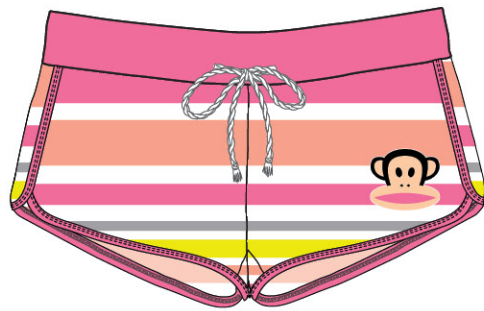

CORE JULIUS STACK - BLACK
BANDED BOTTOM CAPRI
w/ FOLD OVER RAW EDGE WB

CORE JULIUS STACK - PINK
BANDED BOTTOM CAPRI
w/ FOLD OVER RAW EDGE WB

CORE JULIUS STACK - TURQUOISE
BANDED BOTTOM CAPRI
w/ FOLD OVER RAW EDGE WB

CORE JULIUS STACK - PURPLE
BANDED BOTTOM CAPRI
w/ FOLD OVER RAW EDGE WB

CORE JULIUS - PINK
 SLUB RACERBACK TANK

CORE JULIUS - TURQUOISE
 SLUB RACERBACK TANK

JULIUS SUNGLASSES - HEATHER GRAY
 SLUB RACERBACK TANK

FOLLOW YOUR HEART - PURPLE
 SLUB RACERBACK TANK

JULIUS HEARTS STRIPES - PINK/ WHITE
 SLUB RACERBACK TANK

JULIUS SAILOR STRIPES - BLUE/ WHITE
 SLUB RACERBACK TANK

WARM VARIGATED STRIPE - PINK
 GYM SHORT w/ ROPE DRAWCORD

COOL VARIGATED STRIPE - TURQUOISE
 GYM SHORT w/ ROPE DRAWCORD

JULIUS SUNGLASSES STACK - PINK
 GYM SHORT w/ ROPE DRAWCORD

JULIUS RAINBOW HEARTS - WHITE
 GYM SHORT w/ ROPE DRAWCORD

JULIUS HEARTS - HEATHER GRAY
 PIECED GYM SHORT w/ ROPE DRAWCORD