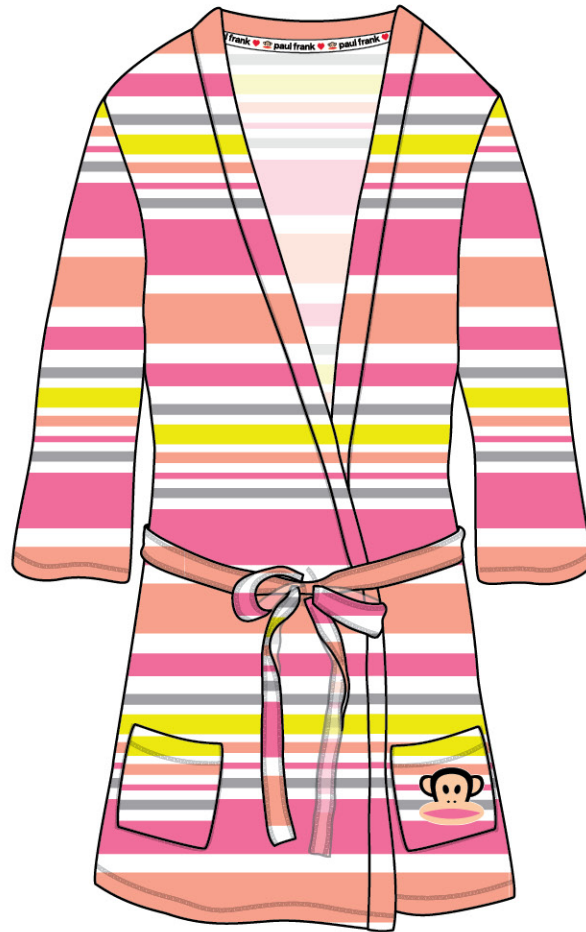

MINI STARS JULIUS - HEATHER GRAY
ROMPER w/ POCKETS

MINI STARS JULIUS - HEATHER GRAY
ROMPER w/ POCKETS

JULIUS STRIPES - PURPLE/ WHITE
ROMPER w/ POCKETS

COOL STRIPE - BLUE
LIGHTWEIGHT ROBE w/ POCKETS

CORE STACK JULIUS - TURQUOISE
LIGHTWEIGHT ROBE w/ POCKETS