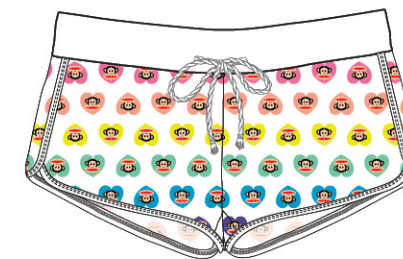

JULIUS HEARTS STRIPES - PINK/ WHITE
 SLUB RACERBACK TANK

PF RAINBOW - WHITE
 LIGHTWEIGHT JERSEY RAGLAN

FOLLOW YOUR HEART - HEATHER GRAY
 SLUB RACERBACK TANK

THUNDER PF - BLACK
 BANDED BOTTOM CROP SWEATPANT

RAINBOW JULIUS - TURQUOISE HEATHER
 BANDED BOTTOM CROP SWEATPANT

PF NAUTICAL - HEATHER GRAY
 BANDED BOTTOM CROP SWEATPANT

RAINBOW HEARTS JULIUS - PINK HEATHER
 BANDED BOTTOM CROP SWEATPANT

COOL VARIGATED STRIPE - TURQUOISE
 GYM SHORT w/ ROPE DRAWCORD

JULIUS HEARTS - HEATHER GRAY
 PIECED GYM SHORT w/ ROPE DRAWCORD

JULIUS RAINBOW HEARTS - WHITE
 GYM SHORT w/ ROPE DRAWCORD

PF IS YOUR FRIEND - HEATHER GRAY
LIGHTWEIGHT JERSEY RAGLAN

TEAM JULIUS - BLACK
LIGHTWEIGHT JERSEY RAGLAN