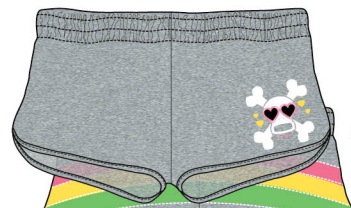

SKURVY MULTI STRIPE
PJ PANT w/ JACQUARD WAISTBAND

SKURVY MINI STRIPE - PINK
PJ PANT w/ JACQUARD WAISTBAND

SKURVY MINI STRIPE - BLACK
PJ PANT w/ JACQUARD WAISTBAND

SKURVY ANCHORS
PJ PANT w/ JACQUARD WAISTBAND

JULIUS FRONT
RACERBACK PJ TANK

MULTI STRIPE
RACERBACK POCKET PJ TANK

OUTLINE JULIUS
RACERBACK POCKET PJ TANK

FAIR PRINT
RACERBACK POCKET PJ TANK

BIG POLKA DOT
RACERBACK PJ TANK

RAINBOW SKURVY
RACERBACK PJ TANK

SKURVY FRONT
RACERBACK PJ TANK

MINI HEARTS
RACERBACK POCKET PJ TANK

HOMIES
RACERBACK PJ TANK

J STACK - PINK
SMOCKED WAIST BOXER

J STACK - AQUA
SMOCKED WAIST BOXER

JULIUS OUTLINE
SMOCKED WAIST BOXER

FAIR FOOD
SMOCKED WAIST BOXER

FAST FOOD
SMOCKED WAIST BOXER

SKURVY RAINBOW
SMOCKED WAIST BOXER

S STACK
SMOCKED WAIST BOXER

S MINI HEARTS
SMOCKED WAIST BOXER

ROLLIN
SMOCKED WAIST BOXER

PF JULIUS - BLACK
CAP SLEEVE TEE

PF JULIUS - AQUA
CAP SLEEVE TEE