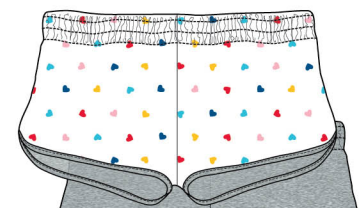

SKURVY MULTI STRIPE
PJ PANT w/ JACQUARD WAISTBAND

SKURVY MINI STRIPE - PINK
PJ PANT w/ JACQUARD WAISTBAND

SKURVY MINI STRIPE - BLACK
PJ PANT w/ JACQUARD WAISTBAND

SKURVY ANCHORS
PJ PANT w/ JACQUARD WAISTBAND

JULIUS FRONT
RACERBACK PJ TANK

MULTI STRIPE
RACERBACK POCKET PJ TANK

OUTLINE JULIUS
RACERBACK POCKET PJ TANK

FAIR PRINT
RACERBACK POCKET PJ TANK

BIG POLKA DOT
RACERBACK PJ TANK

RAINBOW SKURVY
RACERBACK PJ TANK

SKURVY FRONT
RACERBACK PJ TANK

MINI HEARTS
RACERBACK POCKET PJ TANK

HOMIES
RACERBACK PJ TANK

J STACK - PINK
SMOCKED WAIST BOXER

J STACK - AQUA
SMOCKED WAIST BOXER

JULIUS OUTLINE
SMOCKED WAIST BOXER

FAIR FOOD
SMOCKED WAIST BOXER

FAST FOOD
SMOCKED WAIST BOXER

SKURVY RAINBOW
SMOCKED WAIST BOXER

S STACK
SMOCKED WAIST BOXER

S MINI HEARTS
SMOCKED WAIST BOXER

ROLLIN
SMOCKED WAIST BOXER

PF JULIUS - BLACK
CAP SLEEVE TEE

PF JULIUS - AQUA
CAP SLEEVE TEE