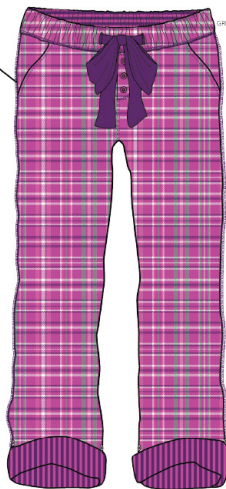

SOLID TANK W/ CONTRAST-HERO BLUE
STYLE#: OP846NVTJKC

SOLID TANK W/ CONTRAST-IRELAND GREEN
STYLE#: OP836GRTRJKC

SOLID TANK W/ CONTRAST-MED HTHR GREY
STYLE#: OP839HGTRJKC

SOLID TANK W/ CONTRAST-CHARCOAL HTHR GREY
STYLE#: OP843CHTRJKC

SOLID TANK W/ CONTRAST-BLACK SOOT
STYLE#: OP842BKTRJKC

SHINING BUFFALO ROLL UP CAPRI-BRILLIANT RED
STYLE#: OP864RD6AJFC

SHINING TARTAN ROLL UP CAPRI-ORCHID PIZZAZ
STYLE#: OP873FS6AJFC

SHINING BUFFALO ROLL UP CAPRI-PRETTY PURPLE
STYLE#: OP871PR6AJFC