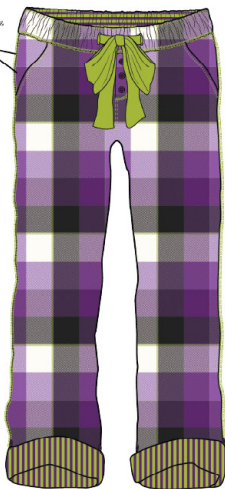

SHINING BUFFALO ROLL UP CAPRI-PRETTY PURPLE
STYLE#: OP871PR6AJFC