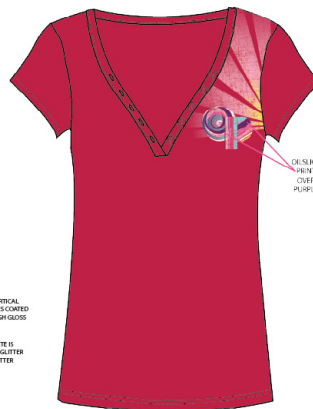

STYLE# DESCRIPTION

OPTION A - ADM
SOLID + Y/D HEATHER - 60/40 COTTON/POLY SLUB

SNOWING V-NECK TEE
PINK BALLOON
STYLE #: OP935LPVSJKB

STRIPE MOUNTAIN V-NECK TEE
PINK BALLOON HTHR
STYLE #: OP825HKVSJKC

RAINBOW RAYS V-NECK TEE
BRILLIANT RED
STYLE #: OP826RDVSJKC