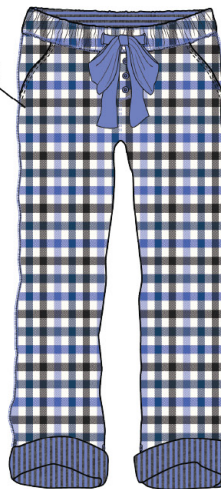

SHINING BUFFALO ROLL UP CAPRI-BLUE SHORE
STYLE#: OP867BL6AJFC