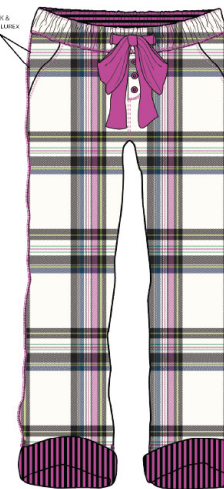

SHINING BUFFALO ROLL UP CAPRI-ORCHID PIZZAZ
STYLE#: OP866PR6AJFC

SHINING BUFFALO ROLL UP CAPRI-IRELAND GREEN
STYLE#: OP869GR6AJFC

SHINING TARTAN ROLL UP CAPRI-HERO BLUE
STYLE#: OP875NV6AJFC

SHINING BUFFALO ROLL UP CAPRI-BLUE SHORE
STYLE#: OP867BL6AJFC

MERRY TARTAN ROLL UP CAPRI-WINTER WHITE
STYLE#: OP862WH6AJFC

STYLE# DESCRIPTION

OPTION A - ADM SAMPLES
SOLID + Y/D HEATHER - 60/40 COTTON/POLY SLUB

SOFT PAPAYA V-NECK TEE
STYLE#: OP870LOVS.JKB

ROSETTE V-NECK TEE
STYLE#: OP868PKVS.JKB