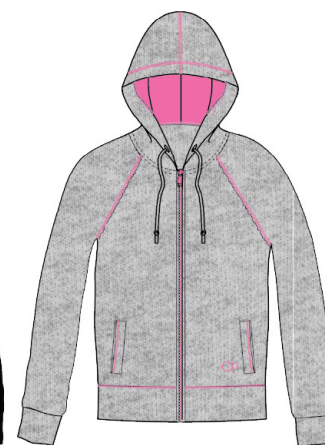

ZIP - UP HOODIE MED HTHR GREY

STYLE#: OP892HG22JKC