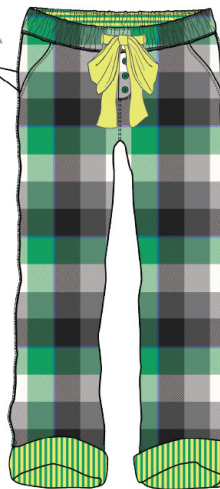

SHINING BUFFALO ROLL UP CAPRI-IRELAND GREEN
STYLE#: OP869GR6AJFC