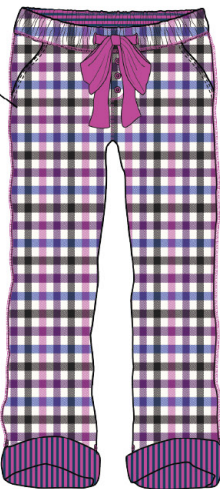

SOLID TANK W/ CONTRAST-BLACK SOOT
STYLE#: OP842BKTRJKC

SHINING BUFFALO ROLL UP CAPRI-BRILLIANT RED
STYLE#: OP864RD6AJFC

SHINING TARTAN ROLL UP CAPRI-ORCHID PIZZAZ
STYLE#: OP873FS6AJFC

SHINING BUFFALO ROLL UP CAPRI-PRETTY PURPLE
STYLE#: OP871PR6AJFC