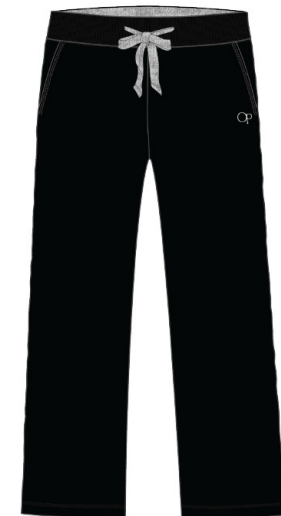

STYLE # DESCRIPTION

MORPHING ZIP-UP HOODIE W/ LINED HOOD
DEEP COBALT

STYLE#: OP698NV22JKC

3 WEAVING STRIPE ZIP-UP HOODIE W/ LINED HOOD
CHERRY VANILLA

STYLE#: OP670RD22JKC

SOLID ZIP-UP HOODIE W/ LINED HOOD
BLUE BEETLE

STYLE#: OP789HZ22JKC

SOLID ZIP-UP HOODIE W/ LINED HOOD
BLACK SOOT

STYLE#: OP789BK22JKC

LOUNGE PANT W/ INSIDE CONTRAST WB
DEEP COBALT

STYLE#: OP681BL03JKC

LOUNGE PANT W/ INSIDE CONTRAST WB
CHERRY VANILLA

STYLE#: OP680RD03JKC

LOUNGE PANT W/ INSIDE CONTRAST WB
BLUE BEETLE

STYLE#: OP790HZ03JKC

LOUNGE PANT W/ INSIDE CONTRAST WB
BLACK SOOT

STYLE#: OP790BK03JKC

STYLE # DESCRIPTION

LONG SLEEVE HENLEY F100S_K007
PASTEL TURQUOISE

STYLE#: OP746NVSTJKC