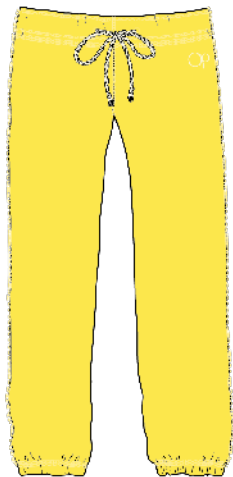

BANDED BOTTOM SWEAT PANT
PURPLE FIZZ

STYLE #: OPa31PR03JKC

BANDED BOTTOM SWEAT PANT
ARCTIC WHITE

STYLE #: OPa31WH03JKC

BANDED BOTTOM SWEAT PANT
LT HEATHER GREY

STYLE #: OPa31HG03JKC

BANDED BOTTOM SWEAT PANT
BLACK SOOT

LOVE CLOUDS
V-NECK TEE
LIME PUNCH
STYLE #:

OMBRE STRIPE
V-NECK TEE
ARCTIC WHITE
STYLE #:

MALIBU 85
V-NECK TEE
LIME PUNCH
STYLE #:

BANDED BOTTOM SWEAT PANT
CHERRY VANILLA

STYLE #: OPa31RD03JK

BANDED BOTTOM SWEAT PANT
BLUE FIRE

STYLE #: OPa31BL03JK

BANDED BOTTOM SWEAT PANT
LIME PUNCH

STYLE #: OPa31GR03JK

STYLE # DESCRIPTION

SUNSHINE ON ME
V-NECK TEE
YELLOW BIKINI
STYLE #:

SUNSHINE ON ME
V-NECK TEE
ARCTIC WHITE
STYLE #:

OMBRE STRIPE
V-NECK TEE
ARCTIC WHITE
STYLE #:

LOVE CLOUDS
V-NECK TEE
PURPLE FIZZ
STYLE #:

MALIBU 85
V-NECK TEE
LT HEATHER GREY
STYLE #:

MALIBU 85
V-NECK TEE
BLACK SOOT
STYLE #:

BANDED BOTTOM SWEAT PANT
YELLOW BIKINI

STYLE #: OPa31YE03JKC

BANDED BOTTOM SWEAT PANT
PURPLE FIZZ