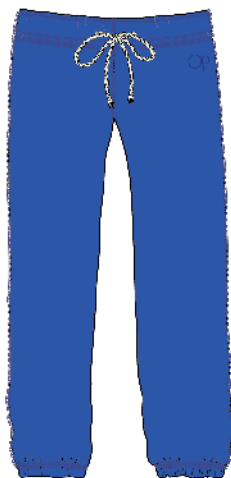

STYLE# DESCRIPTION

OP BURNOUT
V-NECK TEE
CHERRY VANILLA

LOVE CLOUDS
V-NECK TEE
CHERRY VANILLA

OP BURNOUT
V-NECK TEE
BLUE FIRE

LOVE CLOUDS
V-NECK TEE
BLUE FIRE

MALIBU 85
V-NECK TEE
LIME PUNCH

OP TONAL BURNOUT
V-NECK TEE
LIME PUNCH

BANDED BOTTOM SWEAT PANT
CHERRY VANILLA

STYLE #: OPg31RD03JKC

BANDED BOTTOM SWEAT PANT
BLUE FIRE

STYLE #: OPg31BL03JKC

BANDED BOTTOM SWEAT PANT
LIME PUNCH

STYLE #: OPg31GR03JKC

STYLE# DESCRIPTION

SUNSHINE ON ME
V-NECK TEE
YELLOW BIKINI