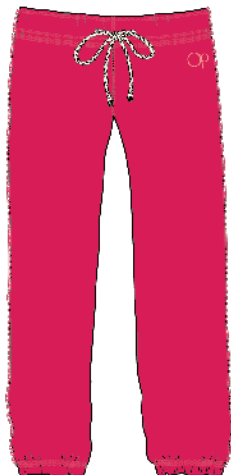

BANDED BOTTOM SWEAT PANT
PURPLE FIZZ

STYLE #: OPa31PR03JKC

BANDED BOTTOM SWEAT PANT
ARCTIC WHITE

STYLE #: OPa31WH03JKC

BANDED BOTTOM SWEAT PANT
LT HEATHER GREY

STYLE #: OPa31HG03JKC

BANDED BOTTOM SWEAT PANT
BLACK SOOT

STYLE #: OPa31BK03JKC

STYLE# DESCRIPTION

OP BURNOUT
V-NECK TEE
CHERRY VANILLA

OP TONAL BURNOUT
V-NECK TEE
CHERRY VANILLA

OP BURNOUT
V-NECK TEE
BLUE FIRE
STYLE #: OPa29BLVSJK

OP TONAL BURNOUT
V-NECK TEE
BLUE FIRE
STYLE #:

LOVE CLOUDS
V-NECK TEE
LIME PUNCH
STYLE #:

OMBRE STRIPE
V-NECK TEE
ARCTIC WHITE
STYLE #:

MALIBU 85
V-NECK TEE
LIME PUNCH
STYLE #:

BANDED BOTTOM SWEAT PANT
CHERRY VANILLA

STYLE #: OPa31RD03JK

BANDED BOTTOM SWEAT PANT
BLUE FIRE