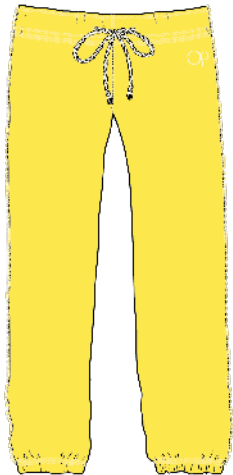

BANDED BOTTOM SWEAT PANT
CHERRY VANILLA

STYLE #: OPg31RD03JKC

BANDED BOTTOM SWEAT PANT
BLUE FIRE

STYLE #: OPg31BL03JKC

BANDED BOTTOM SWEAT PANT
LIME PUNCH

STYLE #: OPg31GR03JKC

STYLE# DESCRIPTION

SUNSHINE ON ME
V-NECK TEE
YELLOW BIKINI

OP TONAL BURNOUT
V-NECK TEE
YELLOW BIKINI

MALIBU 85
V-NECK TEE
PURPLE FIZZ

STRIPE OUT
V-NECK TEE
LT HEATHER GREY

STRIPE OUT
V-NECK TEE
ARCTIC WHITE

BANDED BOTTOM SWEAT PANT
YELLOW BIKINI

STYLE #: OPa31YE03JKC

BANDED BOTTOM SWEAT PANT
PURPLE FIZZ

STYLE #: OPa31PR03JKC

BANDED BOTTOM SWEAT PANT
ARCTIC WHITE

STYLE #: OPa31WH03JKC

BANDED BOTTOM SWEAT PANT
LT HEATHER GREY

STYLE #: OPa31HG03JKC

BANDED BOTTOM SWEAT PANT
BLACK SOOT