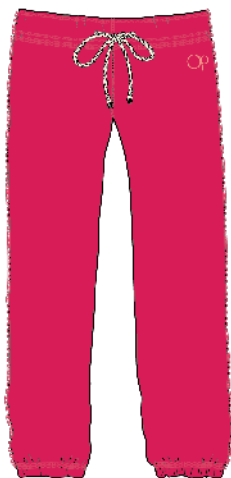

STYLE# DESCRIPTION

OP BURNOUT
V-NECK TEE
CHERRY VANILLA

LOVE CLOUDS
V-NECK TEE
CHERRY VANILLA

OP BURNOUT
V-NECK TEE
BLUE FIRE

LOVE CLOUDS
V-NECK TEE
BLUE FIRE

MALIBU 85
V-NECK TEE
LIME PUNCH

OP TONAL BURNOUT
V-NECK TEE
LIME PUNCH

BANDED BOTTOM SWEAT PANT
CHERRY VANILLA

STYLE #: OPg31RD03JKC

BANDED BOTTOM SWEAT PANT
BLUE FIRE

STYLE #: OPg31BL03JKC

BANDED BOTTOM SWEAT PANT
LIME PUNCH

STYLE #: OPg31GR03JKC

STYLE# DESCRIPTION

SUNSHINE ON ME
V-NECK TEE
YELLOW BIKINI