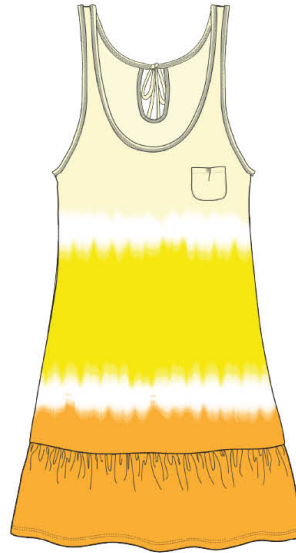

CHEVRON STRIPE
EMPIRE SLEEP DRESS
FRESH CORAL
STYLE#: OP628CLSJYJFC

CHEVRON STRIPE
EMPIRE SLEEP DRESS
FUCHSIA SUPREME
STYLE#: OP628FSSJYJFC

CONTRAST
EMPIRE SLEEP DRESS
FRESH CORAL & FUCHSIA SUPREME
STYLE#: OP582FSSJYJFC

SUPPLIER:
MJC INTERNATIONAL GROUP
FABRIC: 100% COTTON
JERSEY

FIXTURE:
4 WAY
RETAIL:

SET DATE:
3/15

SIZE RANGE:
XS-XXL

TWO TONE VARIGATED STRIPE
FRENCH TERRY ROMPER
ELECTRIC AQUA

STYLE#: OP642AQOSJKC

DIP DYE TIE DYE
TANK KEYHOLE SLEEP DRESS
ELECTRIC AQUA

STYLE#: OP645AQSZJKC

TWO TONE VARIGATED STRIPE
FRENCH TERRY ROMPER
YELLOW BIKINI

STYLE#: OP642YEOSJKC

DIP DYE TIE DYE
TANK KEYHOLE SLEEP DRESS
YELLOW BIKINI

STYLE#: OP645YESZJKC

TWO TONE VARIGATED STRIPE
FRENCH TERRY ROMPER
SURF PINK

STYLE#: OP642PKOSJKC

DIP DYE TIE DYE
TANK KEYHOLE SLEEP DRESS
FUCHSIA SUPREME

STYLE#: OP645FSSZJKC

SUPPLIER:
MJC INTERNATIONAL GROUP
FABRIC : 100% COTTON
JERSEY

FIXTURE:
4 WAY
RETAIL:

SET DATE:
3/15

SIZE RANGE:
XS- XXL