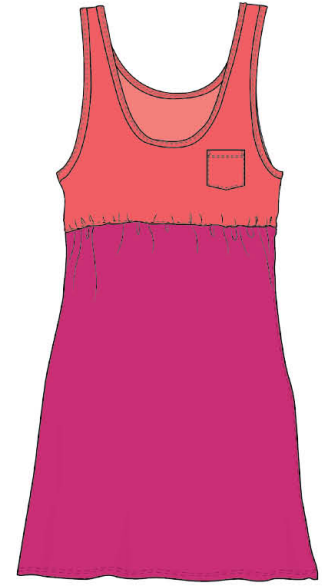

CHEVRON STRIPE
EMPIRE SLEEP DRESS
CERAMIC BLUE
STYLE#: OP628NVSJYJFC

CHEVRON STRIPE
EMPIRE SLEEP DRESS
MINT CLOVER
STYLE#: OP628GRSYJFC

CONTRAST
EMPIRE SLEEP DRESS
MINT WAVE & CERAMIC BLUE
STYLE#: OP582NVSJYJFC

CHEVRON STRIPE
EMPIRE SLEEP DRESS
FRESH CORAL
STYLE#: OP628CLSJYJFC

CHEVRON STRIPE
EMPIRE SLEEP DRESS
FUCHSIA SUPREME
STYLE#: OP628FSSJYJFC

CONTRAST
EMPIRE SLEEP DRESS
FRESH CORAL & FUCHSIA SUPREME
STYLE#: OP582FSSJYJFC

SUPPLIER:
MJC INTERNATIONAL GROUP
FABRIC: 100% COTTON
JERSEY

FIXTURE:
4 WAY
RETAIL:

SET DATE:
3/15

SIZE RANGE:
XS-XXL

TWO TONE VARIGATED STRIPE
FRENCH TERRY ROMPER
ELECTRIC AQUA

STYLE#: OP642AQOSJKC

DIP DYE TIE DYE
TANK KEYHOLE SLEEP DRESS
ELECTRIC AQUA