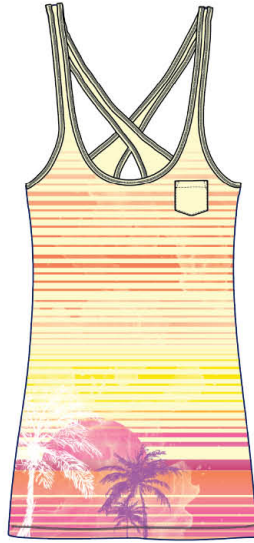

CORSET STRIPE
KNIT BOXER
MINT CLOVER

BERRY
KNIT BOXER
MINT CLOVER

SUPPLIER:
MJC INTERNATIONAL GROUP

FABRIC : TANK- 100% CTN/JERSEY
135 GSM
BOXER- 100% CTN/JERSEY
1X1 RIB, 150 GSM

FIXTURE:
4 WAY
RETAIL:

SET DATE:
3/15

SIZE RANGE:
XS-XXL

OP SUNBURTS
CROSS BACK TANK
ARCTIC WHITE

SUNNY PALMS
CROSS BACK TANK
YELLOW BREEZE

NEON PALM TRIO
CROSS BACK TANK
FRESH CORAL

PALM BEACH STRIPE
CROSS BACK TANK
ARCTIC WHITE

BUBBLE LAND
CROSS BACK TANK
SURF PINK