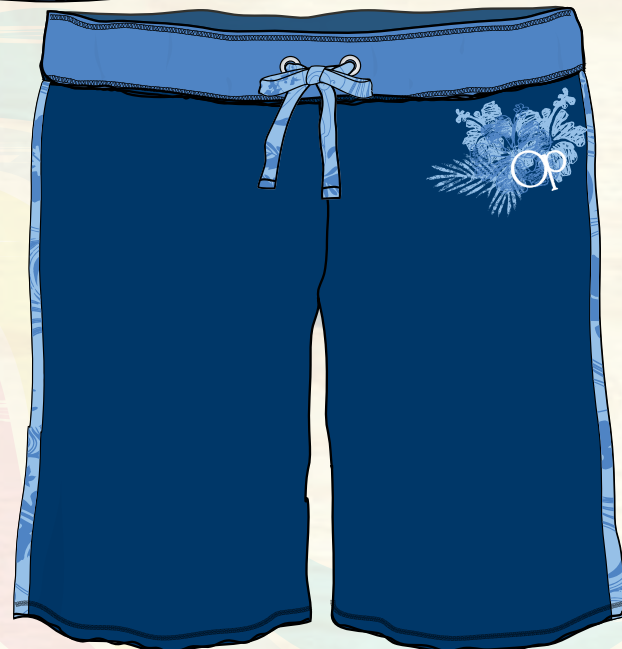

palm fades ruched sleep top
LIGHT WEIGHT JERSEY
100% COTTON 110 gsm

op stripes gathered side gymshort
HEAVY WEIGHT JERSEY
100% COTTON 135 gsm

sun rays ruched sleep top
LIGHT WEIGHT JERSEY
100% COTTON 110 gsm

op lock down gathered side gymshort
HEAVY WEIGHT JERSEY
100% COTTON 135 gsm

floral movement pieced binded cami
JERSEY
100% COTTON 110 gsm

color waves pieced binded cami
JERSEY
100% COTTON 110 gsm

ombre stripe pieced binded cami
JERSEY
100% COTTON 110 gsm

scribble hibiscus stripe capri
INSIDE BRUSHED FLEECE
60% COTTON / 40% POLY

color stripe waves stripe capri
INSIDE BRUSHED FLEECE
60% COTTON / 40% POLY

rainbow logo stripe capri
INSIDE BRUSHED FLEECE
60% COTTON / 40% POLY