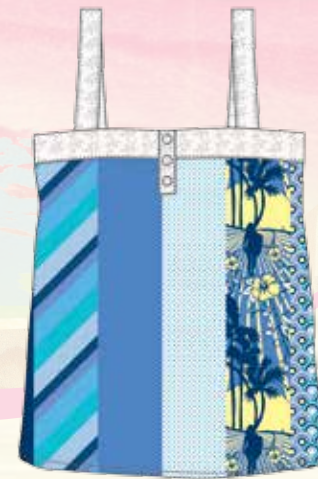

floral rain grommet cord short
JERSEY
100% COTTON 135 gsm

palms switch grommet cord short
JERSEY
100% COTTON 135 gsm

lollipop grommet cord short
JERSEY
100% COTTON 135 gsm

block party keyhole dress blue
JERSEY
100% COTTON 110 gsm

block party keyhole dress green
JERSEY
100% COTTON 110 gsm

block party keyhole dress multi
JERSEY
100% COTTON 110 gsm

*Summer 2009
Juniors/Girls*

arm 1

arm 2

arm 3

arm 4

rack option 2