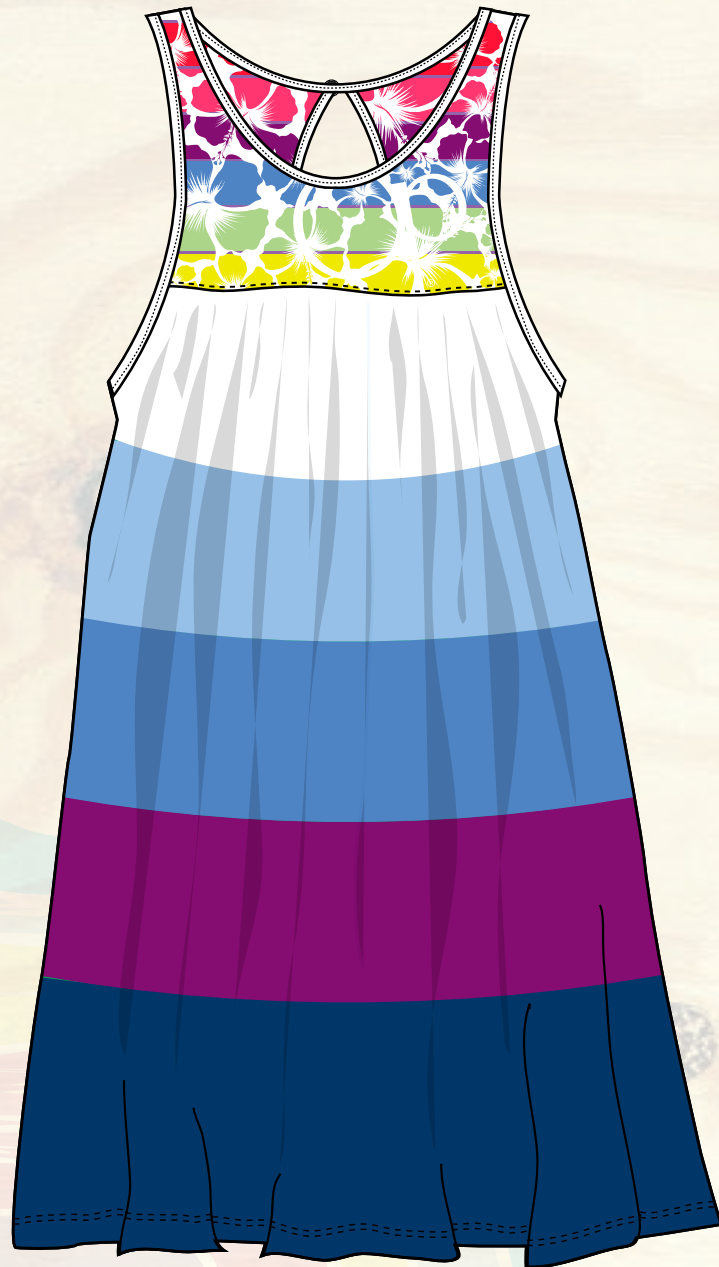

floral rain grommet cord short
JERSEY
100% COTTON 135 gsm

palms switch grommet cord short
JERSEY
100% COTTON 135 gsm

lollipop grommet cord short
JERSEY
100% COTTON 135 gsm

block party keyhole dress blue
JERSEY
100% COTTON 110 gsm

block party keyhole dress green
JERSEY
100% COTTON 110 gsm

block party keyhole dress multi
JERSEY
100% COTTON 110 gsm

*Summer 2009
Juniors/Girls*

arm 1

arm 2

arm 3

arm 4

rack option 2