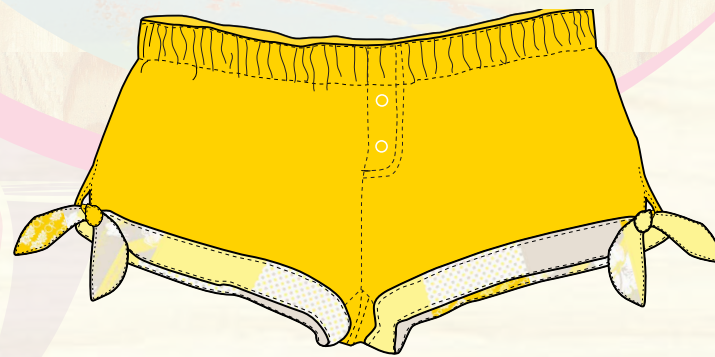

op solid cropped legging
COTTON SPANDEX
95% COTTON / 5% SPANDEX 120 gsm

water sketch vneck side tie tank
COTTON SPANDEX
95% COTTON / 5% SPANDEX 120 gsm

water color op cropped legging
COTTON SPANDEX
95% COTTON / 5% SPANDEX 120 gsm

herring palm vneck side tie tank
COTTON SPANDEX
95% COTTON / 5% SPANDEX 120 gsm

fond of fronds cropped legging
COTTON SPANDEX
95% COTTON / 5% SPANDEX 120 gsm

acai palm eyelet tank
LIGHT WEIGHT POPLIN
100% COTTON

acai palm eyelet tank
LIGHT WEIGHT POPLIN
100% COTTON

leaf patch eyelet tank
LIGHT WEIGHT POPLIN
100% COTTON

wild acai side tie boxer
POPLIN
100% COTTON 40X40 / 110X74

wild acai side tie boxer
POPLIN
100% COTTON 40X40 / 110X74