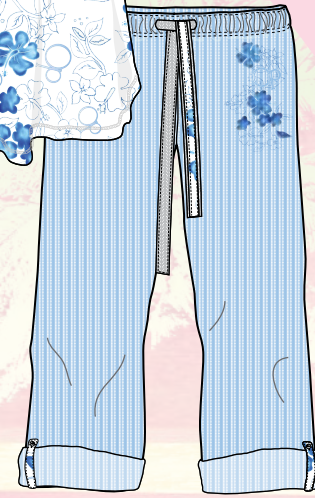

floral rain grommet cord short
JERSEY
100% COTTON 135 gsm

palms switch grommet cord short
JERSEY
100% COTTON 135 gsm

lollipop grommet cord short
JERSEY
100% COTTON 135 gsm

block party keyhole dress blue
JERSEY
100% COTTON 110 gsm

block party keyhole dress green
JERSEY
100% COTTON 110 gsm

block party keyhole dress multi
JERSEY
100% COTTON 110 gsm

*Summer 2009
Juniors/Girls*

arm 1

arm 2

arm 3

arm 4

rack option 2

arm 1

arm 2

arm 3

arm 4

rack option 2B

watersunset tee
JERSEY
100% COTTON 120 gsm

painting wave scene tee
JERSEY
100% COTTON 120 gsm

dolphin island tee
JERSEY
100% COTTON 120 gsm