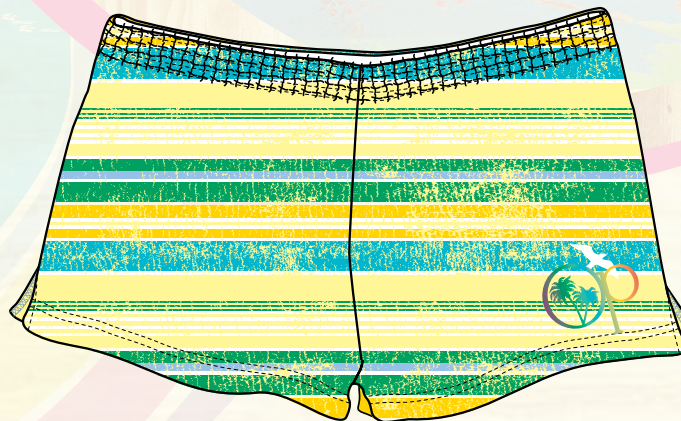

use

arm 1

arm 2

arm 3

arm 4

rack option 1b

vertigo stripe crossover tank
COTTON SPANDEX
95% COTTON / 5% SPANDEX 160 gsm

symbol seagull crossover tank
COTTON SPANDEX
95% COTTON / 5% SPANDEX 160 gsm

floral outline crossover tank
COTTON SPANDEX
95% COTTON / 5% SPANDEX 160 gsm

vertigo hibiscus short
COTTON SPANDEX
95% COTTON / 5% SPANDEX 160 gsm

vertigo limade short
COTTON SPANDEX
95% COTTON / 5% SPANDEX 160 gsm

rolover logo waistband
with metallic thread

vertigo petal short
COTTON SPANDEX
95% COTTON / 5% SPANDEX 160 gsm

sunrays ruched sleeve tee
JERSEY
100% COTTON 120 gsm

sunrays hib crop sweat pants
JERSEY

sun bar ruched cap sleeve tee
JERSEY
100% COTTON 120 gsm

sun block crop sweat pants
JERSEY

floral specs ruched cap sleeve tee
JERSEY
100% COTTON 120 gsm

floral specs crop sweat pants
JERSEY

berry baby crossover cami
JERSEY
100% COTTON 160 gsm

op sunset rolled up capri
POPLIN
100% cotton poplin 40X40/110X76