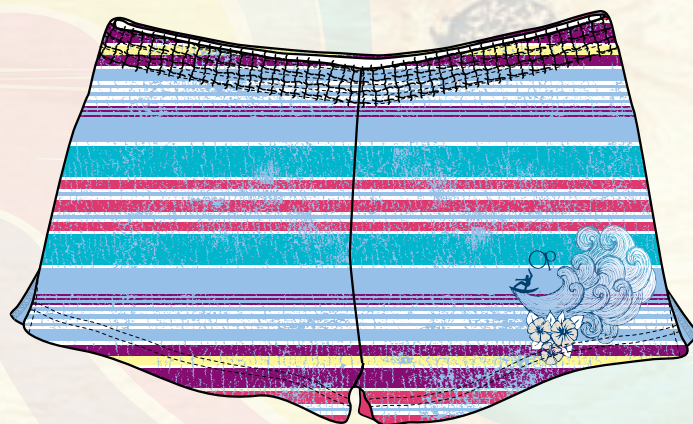

use

arm 1

arm 2

arm 3

arm 4

rack option 1b

vertigo stripe crossover tank
COTTON SPANDEX
95% COTTON / 5% SPANDEX 160 gsm

symbol seagull crossover tank
COTTON SPANDEX
95% COTTON / 5% SPANDEX 160 gsm

floral outline crossover tank
COTTON SPANDEX
95% COTTON / 5% SPANDEX 160 gsm

vertigo hibiscus short
COTTON SPANDEX
95% COTTON / 5% SPANDEX 160 gsm

vertigo limade short
COTTON SPANDEX
95% COTTON / 5% SPANDEX 160 gsm

rolover logo waistband
with metallic thread

vertigo petal short
COTTON SPANDEX
95% COTTON / 5% SPANDEX 160 gsm

sunrays ruched sleeve tee
JERSEY
100% COTTON 120 gsm

sunrays hib crop sweat pants
JERSEY

sun bar ruched cap sleeve tee
JERSEY
100% COTTON 120 gsm

sun block crop sweat pants
JERSEY

floral specs ruched cap sleeve tee
JERSEY
100% COTTON 120 gsm

floral specs crop sweat pants
JERSEY

berry baby crossover cami
JERSEY
100% COTTON 160 gsm

op sunset rolled up capri
POPLIN
100% cotton poplin 40X40/110X76