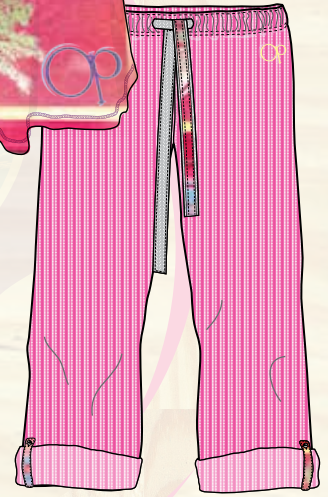

floral rain cross grommet babydoll
LIGHT WEIGHT JERSEY
100% COTTON 110 gsm

beach stripe cross grommet babydoll
LIGHT WEIGHT JERSEY
100% COTTON 110 gsm

hard candy cross grommet babydoll
LIGHT WEIGHT JERSEY
100% COTTON 110 gsm

floral rain grommet cord short
JERSEY
100% COTTON 135 gsm

palms switch grommet cord short
JERSEY
100% COTTON 135 gsm

lollipop grommet cord short
JERSEY
100% COTTON 135 gsm

block party keyhole dress blue
JERSEY
100% COTTON 110 gsm

block party keyhole dress green
JERSEY
100% COTTON 110 gsm

block party keyhole dress multi
JERSEY
100% COTTON 110 gsm

*Summer 2009
Juniors/Girls*

arm 1

arm 2

arm 3

arm 4

rack option 2

arm 1

arm 2

arm 3

arm 4

rack option 2B

watersunset tee
JERSEY
100% COTTON 120 gsm

painting wave scene tee
JERSEY
100% COTTON 120 gsm

dolphin island tee
JERSEY
100% COTTON 120 gsm