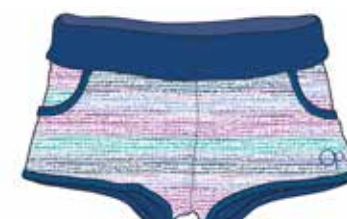

BUBBLE OMBRE
ROLLED OVER POCKET BOXER
STORM BLUE
STYLE#: OP503BL02JKC
STYLE#: OP10152B