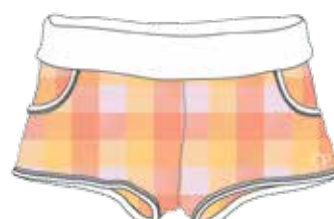

BUFFALO PLAID
ROLLED OVER POCKET BOXER
SPRING ORANGE
STYLE#: OP544OR02JKC
STYLE#: OP10152B