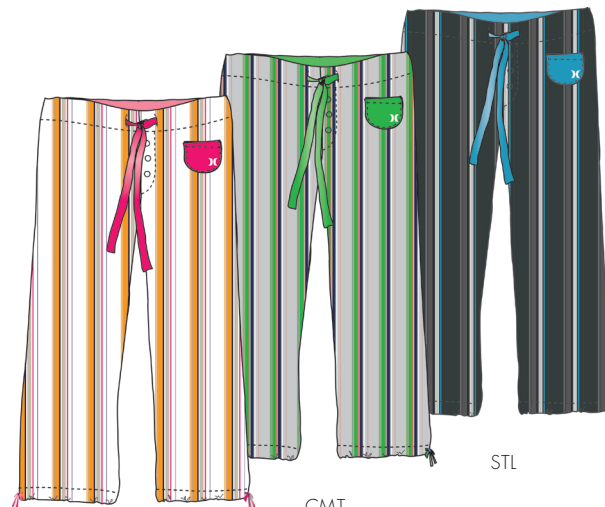

GRACE BLOOMER

delivery | 11.25 | 100% cotton yarn-dye poplin

HU633

	WHT W6W			
	CMT E6W			
	STL C6W			
		S	M	L XL

CMT

WHT

STL

SIMPLICITY SKINNY SLEEP PANT

delivery | 11.25 | 100% cotton spandex french terry w/twill tape drawstring

HU586

	BLK B6W			
	BRAS J6W			
		S	M	L XL