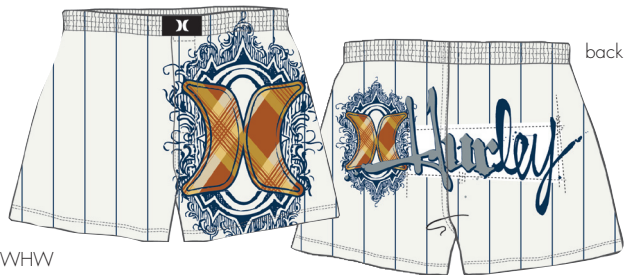

back

STRAPPED

delivery | 11.25 | 100% cotton jersey reactive

HU622

X	BLK B2M			
	TNV N2M			
		S	M	L XL

BLK

back

TNV

back

MOCKERY

delivery | 11.25 | 100% cotton yarn dye poplin with inside jacquard waistband

HU612

CST S2V			
WHW X2V			
	SI	MI	LI XL

CST

WHW

NATE HURLEY BOXER

delivery | 11.25 | 100% cotton printed poplin reactive inside jacquard waistband

HU613

WHW X2V			
TNVN2V			
	SI	MI	LI XL

WHW

WHW

DAG PLANET

delivery | 11.25 | 100% cotton yarn dye poplin with inside jacquard waistband