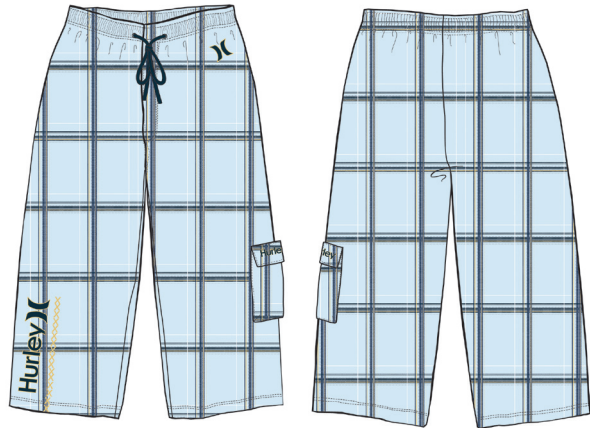

HU668 B4M

delivery | 1.25 | 100% cotton jersey

BLK

BLK

PUERTO RICO CLAMMER

HU671 S3V

delivery | 1.25 | 100% cotton yarn dye poplin

CST