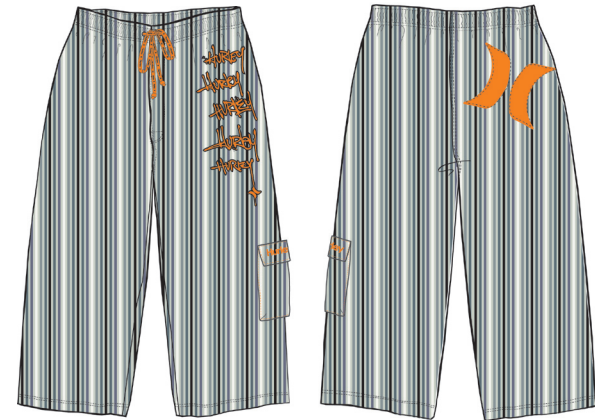

SEE YA SUCKA CLAMMER

HU669 E3V

delivery | 1.25 | 100% cotton yarn dye seersucker

BLK